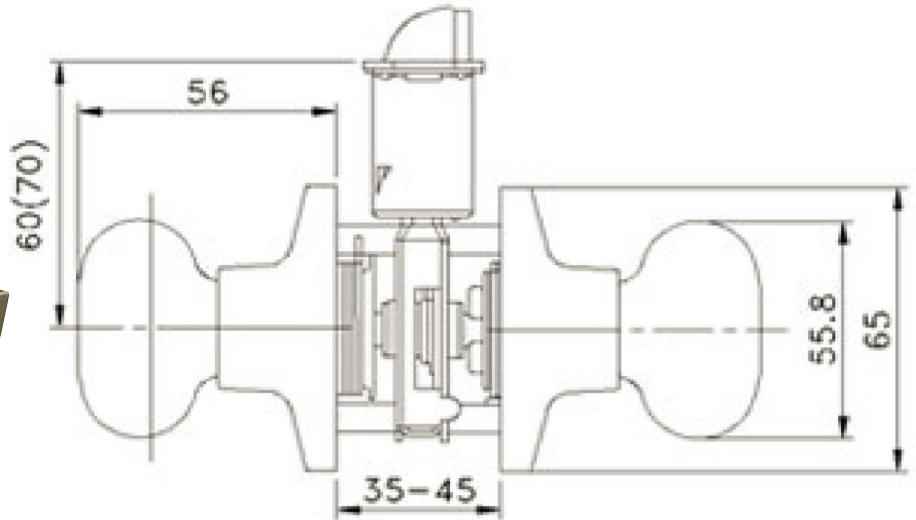

Canton 6-Way Universal Privacy Door Knob Satin Nickel

SPECIFICATIONS

MATERIAL CONSTRUCTION:	Brass	KEYWAY:	N/A
LOCK FUNCTION:	Privacy	REMOVABLE CORE:	No
DEADBOLT FUNCTION:	N/A	LATCH FACEPLATE I:	Universal (Drive In)
EXTERIOR MAX PROJECTION:	2.2"	LATCH BACKSET:	Adj; 2-3/8" - 2-3/4"
INTERIOR MAX PROJECTION:	2.2"	LATCH TYPE:	6 Way / Universal / Drive-in
KOB VS. LEVER:	Knob	LATCHBOLT THROW DISTANCE:	0.5"
KNOB DIMENSIONS:	2.36" H x 2.17" W x 2.2" D	# PINS IN CYLINDER:	N/A
LEVER LENGTH:	N/A	ANTI-BUMP PIN INSTALLED:	N/A
ROSE DIMENSIONS:	2.56" H x 2.56" W x 2.56" D	# KEYS INCLUDED:	N/A
ROSETTE / ESCUTCHEON SHAPE:	Round	SPINDLE TYPE:	Square
CROSS BORE:	2.13"	MOUNTING HARDWARE INCLUDED:	Yes
EDGE BORE:	1"	TOOLS NEEDED FOR INSTALLATION:	Phillips Screwdriver
HANDING:	Reversible	ASSEMBLED WEIGHT:	0.95 lbs.
REKEYABLE?:	No		