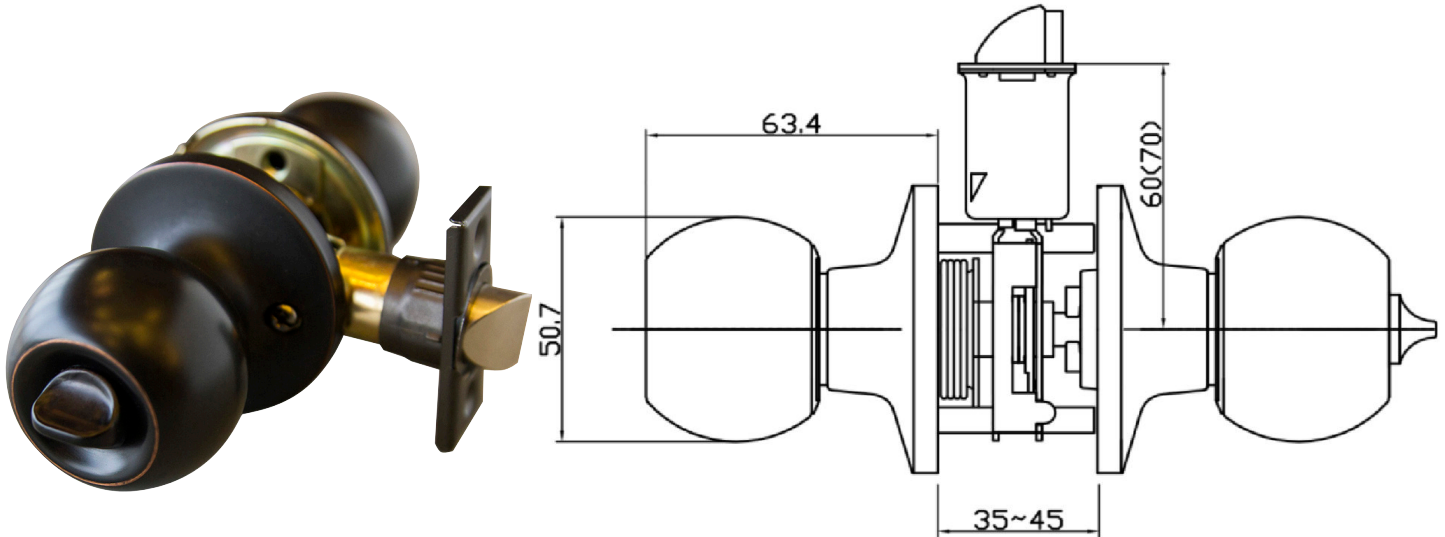

### Bay 6-Way Universal Privacy Door Knob Oil Rubbed Bronze

## SPECIFICATIONS

<b>MATERIAL CONSTRUCTION:</b>	Brass	<b>KEYWAY:</b>	N/A
<b>LOCK FUNCTION:</b>	Privacy	<b>REMOVABLE CORE:</b>	No
<b>DEADBOLT FUNCTION:</b>	N/A	<b>LATCH FACEPLATE I:</b>	Universal (Drive In)
<b>EXTERIOR MAX PROJECTION:</b>	2.5"	<b>LATCH BACKSET:</b>	Adj: 2-3/8" - 2-3/4"
<b>INTERIOR MAX PROJECTION:</b>	2.7"	<b>LATCH TYPE:</b>	6 Way / Universal / Drive-in
<b>KOB VS. LEVER:</b>	Knob	<b>LATCHBOLT THROW DISTANCE:</b>	0.5"
<b>KNOB DIMENSIONS:</b>	3.15" H x 1.97" W x 2" D	<b># PINS IN CYLINDER:</b>	N/A
<b>LEVER LENGTH:</b>	N/A	<b>ANTI-BUMP PIN INSTALLED:</b>	N/A
<b>ROSE DIMENSIONS:</b>	2.56" H x 2.56" W x 2.56" D	<b># KEYS INCLUDED:</b>	N/A
<b>ROSETTE / ESCUTCHEON SHAPE:</b>	Round	<b>SPINDLE TYPE:</b>	Square
<b>CROSS BORE:</b>	2.13"	<b>MOUNTING HARDWARE INCLUDED:</b>	Yes
<b>EDGE BORE:</b>	1"	<b>TOOLS NEEDED FOR INSTALLATION:</b>	Phillips Screwdriver
<b>HANDING:</b>	Reversible	<b>ASSEMBLED WEIGHT:</b>	0.95 lbs.
<b>REKEYABLE?:</b>	No		