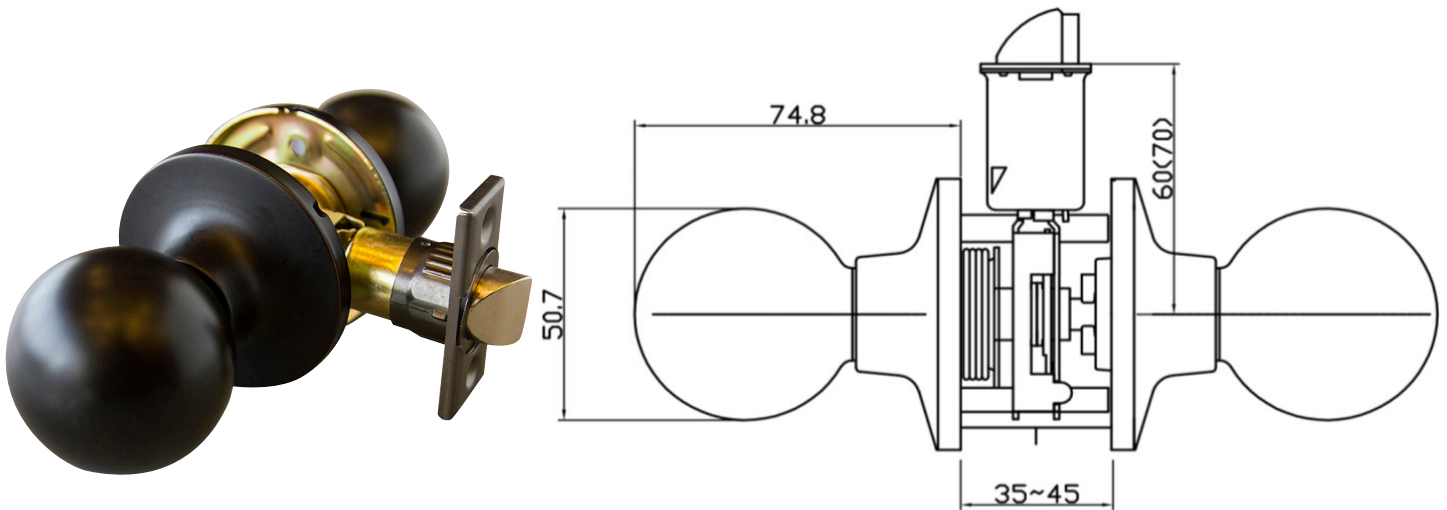

Bay 6-Way Universal Passage Door Knob Oil Rubbed Bronze

SPECIFICATIONS

MATERIAL CONSTRUCTION:	Brass	KEYWAY:	N/A
LOCK FUNCTION:	Passage	REMOVABLE CORE:	No
DEADBOLT FUNCTION:	N/A	LATCH FACEPLATE I:	Universal (Drive In)
EXTERIOR MAX PROJECTION:	2.5"	LATCH BACKSET:	Adj; 2-3/8" - 2-3/4"
INTERIOR MAX PROJECTION:	2.5"	LATCH TYPE:	6 Way / Universal / Drive-in
KOB VS. LEVER:	Knob	LATCHBOLT THROW DISTANCE:	0.5"
KNOB DIMENSIONS:	3.15" H x 1.97" W x 2" D	# PINS IN CYLINDER:	N/A
LEVER LENGTH:	N/A	ANTI-BUMP PIN INSTALLED:	N/A
ROSE DIMENSIONS:	2.56" H x 2.56" W x 2.56" D	# KEYS INCLUDED:	N/A
ROSETTE / ESCUTCHEON SHAPE:	Round	SPINDLE TYPE:	Square
CROSS BORE:	2.13"	MOUNTING HARDWARE INCLUDED:	Yes
EDGE BORE:	1"	TOOLS NEEDED FOR INSTALLATION:	Phillips Screwdriver
HANDING:	Reversible	ASSEMBLED WEIGHT:	0.91 lbs.
REKEYABLE?:	No		