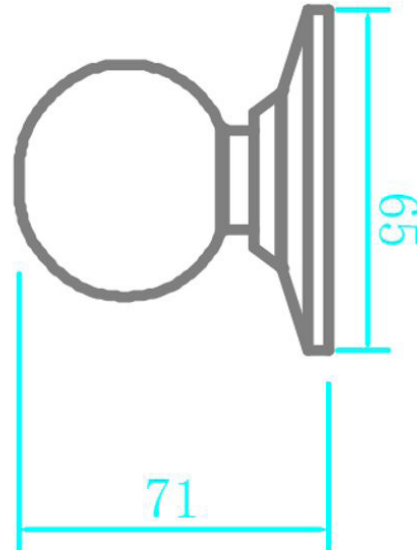

Bay Dummy Door Knob Satin Nickel

SPECIFICATIONS

MATERIAL CONSTRUCTION:	Brass	KEYWAY:	N/A
LOCK FUNCTION:	Dummy	REMOVABLE CORE:	No
DEADBOLT FUNCTION:	N/A	LATCH FACEPLATE I:	N/A
EXTERIOR MAX PROJECTION:	2.5"	LATCH BACKSET:	N/A
INTERIOR MAX PROJECTION:	2.5"	LATCH TYPE:	N/A
KOB VS. LEVER:	Knob	LATCHBOLT THROW DISTANCE:	N/A
KNOB DIMENSIONS:	3.15" H x 1.97" W x 2" D	# PINS IN CYLINDER:	N/A
LEVER LENGTH:	N/A	ANTI-BUMP PIN INSTALLED:	N/A
ROSE DIMENSIONS:	2.56" H x 2.56" W x 2.56" D	# KEYS INCLUDED:	N/A
ROSETTE / ESCUTCHEON SHAPE:	Round	SPINDLE TYPE:	N/A
CROSS BORE:	2.13"	MOUNTING HARDWARE INCLUDED:	Yes
EDGE BORE:	1"	TOOLS NEEDED FOR INSTALLATION:	Phillips Screwdriver
HANDING:	Reversible	ASSEMBLED WEIGHT:	0.27 lbs.
REKEYABLE?:	No		