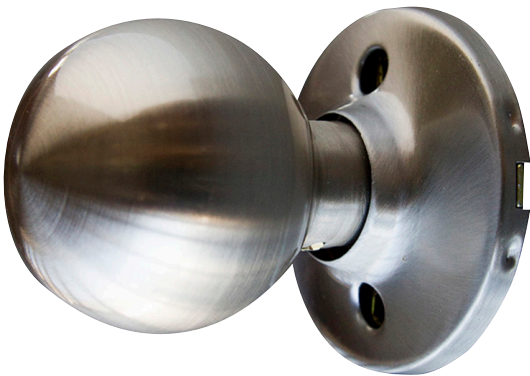

Bay Dummy Door Knob Satin Nickel

SPECIFICATIONS

MATERIAL CONSTRUCTION:	Brass	KEYWAY:	N/A
LOCK FUNCTION:	Dummy	REMOVABLE CORE:	No
DEADBOLT FUNCTION:	N/A	LATCH FACEPLATE I:	N/A
EXTERIOR MAX PROJECTION:	2.5"	LATCH BACKSET:	N/A
INTERIOR MAX PROJECTION:	2.5"	LATCH TYPE:	N/A
KOB VS. LEVER:	Knob	LATCHBOLT THROW DISTANCE:	N/A
KNOB DIMENSIONS:	3.15" H x 1.97" W x 2" D	# PINS IN CYLINDER:	N/A
LEVER LENGTH:	N/A	ANTI-BUMP PIN INSTALLED:	N/A
ROSE DIMENSIONS:	2.56" H x 2.56" W x 2.56" D	# KEYS INCLUDED:	N/A
ROSETTE / ESCUTCHEON SHAPE:	Round	SPINDLE TYPE:	N/A
CROSS BORE:	2.13"	MOUNTING HARDWARE INCLUDED:	Yes
EDGE BORE:	1"	TOOLS NEEDED FOR INSTALLATION:	Phillips Screwdriver
HANDING:	Reversible	ASSEMBLED WEIGHT:	0.27 lbs.
REKEYABLE?:	No		