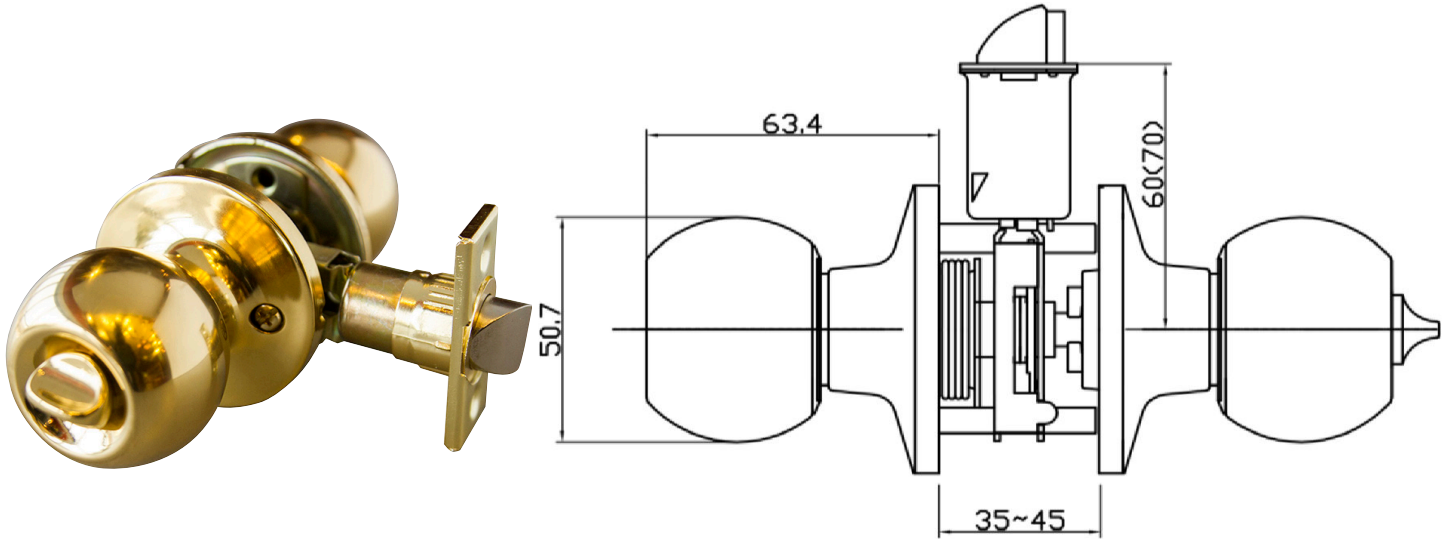

Bay 6-Way Latch Privacy Door Knob Polished Brass

SPECIFICATIONS

MATERIAL CONSTRUCTION:	Brass	KEYWAY:	N/A
LOCK FUNCTION:	Privacy	REMOVABLE CORE:	No
DEADBOLT FUNCTION:	N/A	LATCH FACEPLATE I:	Universal (Drive In)
EXTERIOR MAX PROJECTION:	2.5"	LATCH BACKSET:	Adj; 2-3/8" - 2-3/4"
INTERIOR MAX PROJECTION:	2.7"	LATCH TYPE:	6 Way / Universal / Drive-in
KOB VS. LEVER:	Knob	LATCHBOLT THROW DISTANCE:	0.5"
KNOB DIMENSIONS:	3.15" H x 1.97" W x 2" D	# PINS IN CYLINDER:	N/A
LEVER LENGTH:	N/A	ANTI-BUMP PIN INSTALLED:	N/A
ROSE DIMENSIONS:	2.56" H x 2.56" W x 2.56" D	# KEYS INCLUDED:	N/A
ROSETTE / ESCUTCHEON SHAPE:	Round	SPINDLE TYPE:	Square
CROSS BORE:	2.13"	MOUNTING HARDWARE INCLUDED:	Yes
EDGE BORE:	1"	TOOLS NEEDED FOR INSTALLATION:	Phillips Screwdriver
HANDING:	Reversible	ASSEMBLED WEIGHT:	0.95 lbs.
REKEYABLE?:	No		