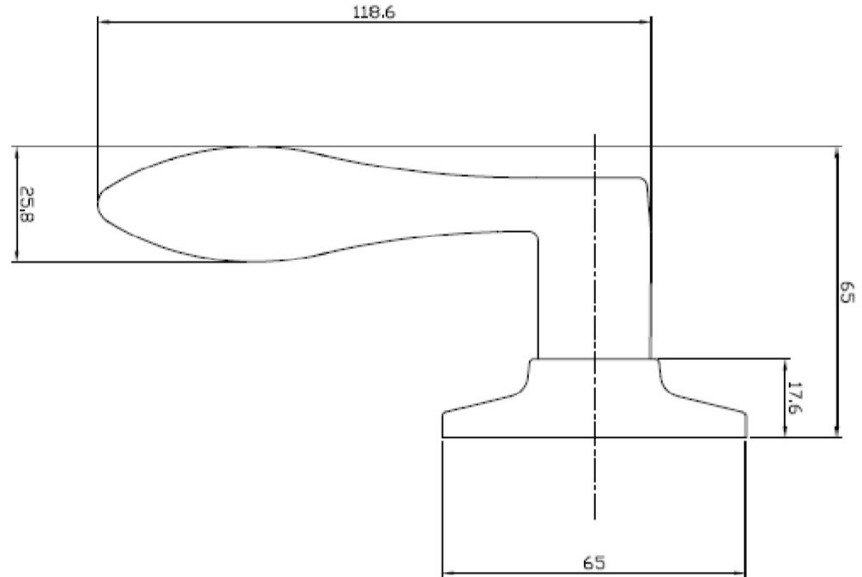

Stratford Left Hand Dummy Door Knob Oil Rubbed Bronze

SPECIFICATIONS

MATERIAL CONSTRUCTION:	Zinc	KEYWAY:	N/A
LOCK FUNCTION:	Dummy	REMOVABLE CORE:	No
DEADBOLT FUNCTION:	N/A	LATCH FACEPLATE I:	N/A
EXTERIOR MAX PROJECTION:	2.36"	LATCH BACKSET:	N/A
INTERIOR MAX PROJECTION:	2.36"	LATCH TYPE:	N/A
KOB VS. LEVER:	Lever	LATCHBOLT THROW DISTANCE:	N/A
KNOB DIMENSIONS:	N/A	# PINS IN CYLINDER:	N/A
LEVER LENGTH:	4.65"	ANTI-BUMP PIN INSTALLED:	N/A
ROSE DIMENSIONS:	2.56" H x 2.56" W x 2.56" D	# KEYS INCLUDED:	N/A
ROSETTE / ESCUTCHEON SHAPE:	Round	SPINDLE TYPE:	N/A
CROSS BORE:	2.13"	MOUNTING HARDWARE INCLUDED:	Yes
EDGE BORE:	1"	TOOLS NEEDED FOR INSTALLATION:	Phillips Screwdriver
HANDING:	Left	ASSEMBLED WEIGHT:	0.44 lbs.
REKEYABLE?:	No		