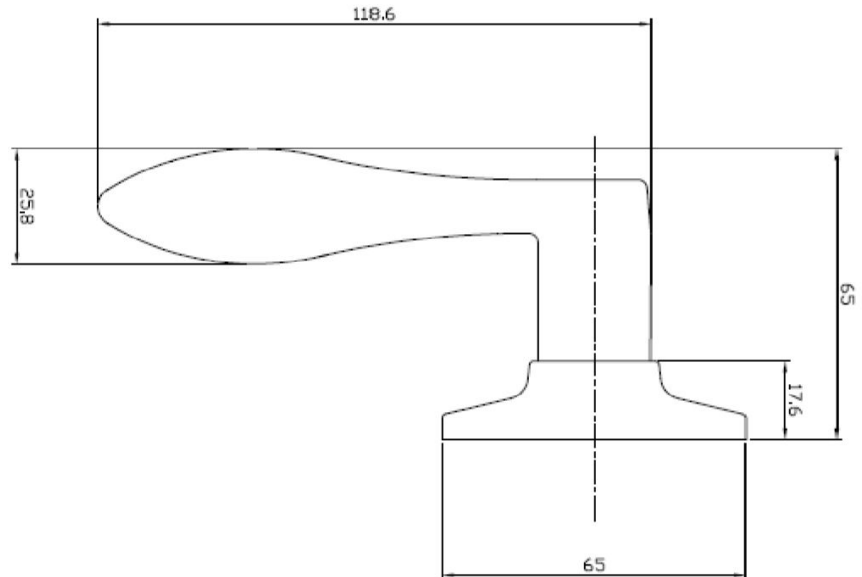

Stratford Left Hand Dummy Door Knob Satin Nickel

SPECIFICATIONS

MATERIAL CONSTRUCTION:	Zinc	KEYWAY:	N/A
LOCK FUNCTION:	Dummy	REMOVABLE CORE:	No
DEADBOLT FUNCTION:	N/A	LATCH FACEPLATE I:	N/A
EXTERIOR MAX PROJECTION:	2.36"	LATCH BACKSET:	N/A
INTERIOR MAX PROJECTION:	2.36"	LATCH TYPE:	N/A
KOB VS. LEVER:	Lever	LATCHBOLT THROW DISTANCE:	N/A
KNOB DIMENSIONS:	N/A	# PINS IN CYLINDER:	N/A
LEVER LENGTH:	4.65"	ANTI-BUMP PIN INSTALLED:	N/A
ROSE DIMENSIONS:	2.56" H x 2.56" W x 2.56" D	# KEYS INCLUDED:	N/A
ROSETTE / ESCUTCHEON SHAPE:	Round	SPINDLE TYPE:	N/A
CROSS BORE:	2.13"	MOUNTING HARDWARE INCLUDED:	Yes
EDGE BORE:	1"	TOOLS NEEDED FOR INSTALLATION:	Phillips Screwdriver
HANDING:	Left	ASSEMBLED WEIGHT:	0.44 lbs.
REKEYABLE?:	No		