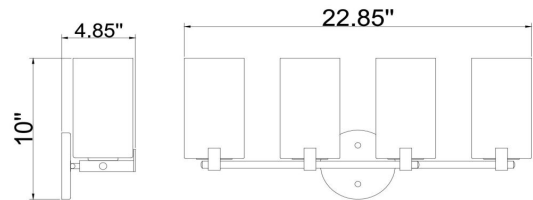

Eastport 4-Light Vanity Light  
Satin Nickel

**SPECIFICATIONS**

MOUNTING:	Wall Mount	LED BRIGHTNESS (LUMENS):	N/A
SLOPED CEILING ADAPTABLE:	N/A	LED COLOR CORRELATED TEMPERATURE (CCT):	N/A
LAMP TYPE 1:	4 lamps 60W Incandescent	LED COLOR RENDERING INDEX (CRI):	N/A
BULB INCLUDED:	N/A	LED EFFICACY:	N/A
WATTS PER BULB:	60W	LED AVERAGE RATED LIFE:	N/A
TOTAL WATTAGE:	240W	ENERGY EFFICIENT:	No
DIMMABLE:	Yes	LIGHTING AMPS:	N/A
MATERIAL CONSTRUCTION:	Steel	VOLTAGE:	120V
ASSEMBLED DIMENSIONS:	10" H x 22.85" L x 4.85" D		
WEIGHT:	5.13 lbs.		
BACKPLATE DIMENSIONS:	5" H x 5" W		
CANOPY/PLATE DIMENSIONS:	N/A		
GLASS/SHADE DIMENSIONS:	N/A		
GLASS/SHADE MATERIAL:	Glass		
GLASS/SHADE TYPE:	N/A		
GLASS/SHADE COLOR:	N/A		