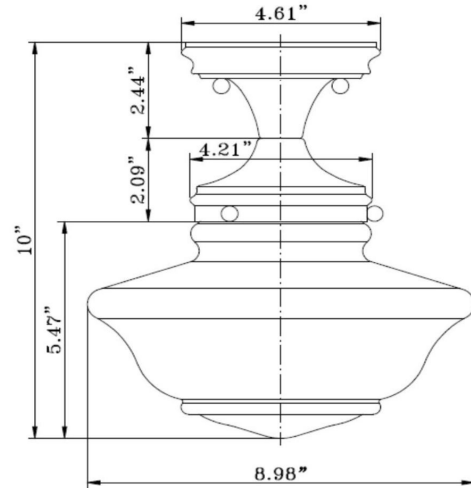

Semi-Flush Schoolhouse Ceiling Mount
Satin Nickel

SPECIFICATIONS

MOUNTING:	Semi Flush Mount	LED BRIGHTNESS (LUMENS):	N/A
SLOPED CEILING ADAPTABLE:	No	LED COLOR CORRELATED TEMPERATURE (CCT):	N/A
LAMP TYPE 1:	1 lamp 60W Incandescent A19	LED COLOR RENDERING INDEX (CRI):	N/A
BULB INCLUDED:	N/A	LED EFFICACY:	N/A
WATTS PER BULB:	60W	LED AVERAGE RATED LIFE:	N/A
TOTAL WATTAGE:	60W	ENERGY EFFICIENT:	No
DIMMABLE:	Yes	LIGHTING AMPS:	N/A
MATERIAL CONSTRUCTION:	Steel	VOLTAGE:	120V
ASSEMBLED DIMENSIONS:	10" H x 8.89" L x 8.98" D		
WEIGHT:	2.35 lbs.		
BACKPLATE DIMENSIONS:	N/A		
CANOPY/PLATE DIMENSIONS:	2.44" H x 4.61" D		
GLASS/SHADE DIMENSIONS:	5.47" H x 8.98" L x 8.98" D		
GLASS/SHADE MATERIAL:	N/A		
GLASS/SHADE TYPE:	N/A		
GLASS/SHADE COLOR:	White		