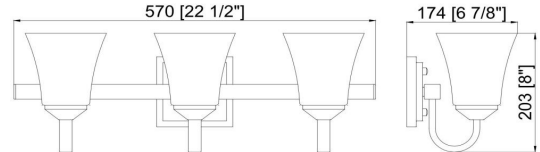

Torino 3-Light Vanity Light
Brushed Bronze

SPECIFICATIONS

MOUNTING:	Wall Mount	LED BRIGHTNESS (LUMENS):	N/A
SLOPED CEILING ADAPTABLE:	N/A	LED COLOR CORRELATED TEMPERATURE (CCT):	N/A
LAMP TYPE 1:	3 lamps 60W Incandescent	LED COLOR RENDERING INDEX (CRI):	N/A
BULB INCLUDED:	N/A	LED EFFICACY:	N/A
WATTS PER BULB:	60W	LED AVERAGE RATED LIFE:	N/A
TOTAL WATTAGE:	180W	ENERGY EFFICIENT:	No
DIMMABLE:	Yes	LIGHTING AMPS:	N/A
MATERIAL CONSTRUCTION:	Steel	VOLTAGE:	120V
ASSEMBLED DIMENSIONS:	8" H x 22.5" L x 6.9" D		
WEIGHT:	5.07 lbs.		
BACKPLATE DIMENSIONS:	5" H x 5" W		
CANOPY/PLATE DIMENSIONS:	N/A		
GLASS/SHADE DIMENSIONS:	N/A		
GLASS/SHADE MATERIAL:	Glass		
GLASS/SHADE TYPE:	N/A		
GLASS/SHADE COLOR:	N/A		