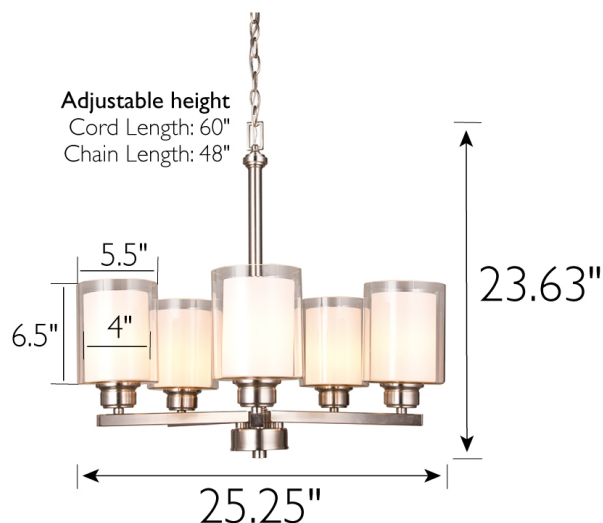

Oslo 5-Light Dimmable Chandelier
Satin Nickel

SPECIFICATIONS

MOUNTING:	Chandelier	LED BRIGHTNESS (LUMENS):	N/A
SLOPED CEILING ADAPTABLE:	No	LED COLOR CORRELATED TEMPERATURE (CCT):	N/A
LAMP TYPE:	Incandescent	LED COLOR RENDERING INDEX (CRI):	N/A
BULB INCLUDED:	No	LED EFFICACY:	N/A
WATTS PER BULB:	60W	LED AVERAGE RATED LIFE:	N/A
TOTAL WATTAGE:	300W	ENERGY EFFICIENT:	No
DIMMABLE:	Yes	LIGHTING AMPS:	N/A
MATERIAL CONSTRUCTION:	Steel	VOLTAGE:	120V
ASSEMBLED DIMENSIONS:	23.6" H x 25.25" L x 25.25" D		
WEIGHT:	15 lbs.		

BACKPLATE DIMENSIONS:	N/A
CANOPY/PLATE DIMENSIONS:	1" H x 5" L x 5" D
GLASS/SHADE DIMENSIONS OUTER:	6.5" H x 5.5" L x 5.5" D
GLASS/SHADE DIMENSIONS INNER:	6" H x 4" L x 4" D
GLASS/SHADE MATERIAL:	Glass
GLASS/SHADE TYPE:	Clear Outer Glass, Frosted Inner Glass
GLASS/SHADE COLOR:	Clear Outer Glass, White Inner Glass