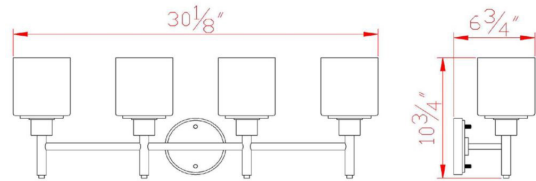

Aubrey 4-Light Vanity Light  
Satin Nickel

**SPECIFICATIONS**

<b>MOUNTING:</b>	Wall Mount	<b>LED BRIGHTNESS (LUMENS):</b>	N/A
<b>SLOPED CEILING ADAPTABLE:</b>	No	<b>LED COLOR CORRELATED TEMPERATURE (CCT):</b>	N/A
<b>LAMP TYPE 1:</b>	4 lamps 60W Incandescent	<b>LED COLOR RENDERING INDEX (CRI):</b>	N/A
<b>BULB INCLUDED:</b>	No	<b>LED EFFICACY:</b>	N/A
<b>WATTS PER BULB:</b>	60W	<b>LED AVERAGE RATED LIFE:</b>	N/A
<b>TOTAL WATTAGE:</b>	240W	<b>ENERGY EFFICIENT:</b>	No
<b>DIMMABLE:</b>	Yes	<b>LIGHTING AMPS:</b>	N/A
<b>MATERIAL CONSTRUCTION:</b>	Steel	<b>VOLTAGE:</b>	120V
<b>ASSEMBLED DIMENSIONS:</b>	10.75" H x 30.1" L x 6.75" D		
<b>WEIGHT:</b>	6.93 lbs.		
<b>BACKPLATE DIMENSIONS:</b>	5" H x 5" W		
<b>CANOPY/PLATE DIMENSIONS:</b>	N/A		
<b>GLASS/SHADE DIMENSIONS:</b>	5.3" H x 4.75" L x 4.75" D		
<b>GLASS/SHADE MATERIAL:</b>	Glass		
<b>GLASS/SHADE TYPE:</b>	Frosted		
<b>GLASS/SHADE COLOR:</b>	White		