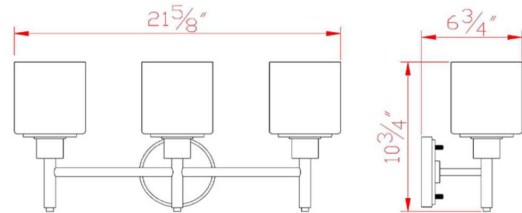

Aubrey 3-Light Vanity Light
Satin Nickel

SPECIFICATIONS

MOUNTING:	Wall Mount	LED BRIGHTNESS (LUMENS):	N/A
SLOPED CEILING ADAPTABLE:	No	LED COLOR CORRELATED TEMPERATURE (CCT):	N/A
LAMP TYPE 1:	3 lamps 60W Incandescent	LED COLOR RENDERING INDEX (CRI):	N/A
BULB INCLUDED:	No	LED EFFICACY:	N/A
WATTS PER BULB:	60W	LED AVERAGE RATED LIFE:	N/A
TOTAL WATTAGE:	180W	ENERGY EFFICIENT:	No
DIMMABLE:	Yes	LIGHTING AMPS:	N/A
MATERIAL CONSTRUCTION:	Steel	VOLTAGE:	120V
ASSEMBLED DIMENSIONS:	10.75" H x 21.6" L x 6.75" D		
WEIGHT:	5.63 lbs.		
BACKPLATE DIMENSIONS:	5" H x 5" W		
CANOPY/PLATE DIMENSIONS:	N/A		
GLASS/SHADE DIMENSIONS:	5.3" H x 4.75" L x 4.75" D		
GLASS/SHADE MATERIAL:	Glass		
GLASS/SHADE TYPE:	Frosted		
GLASS/SHADE COLOR:	White		