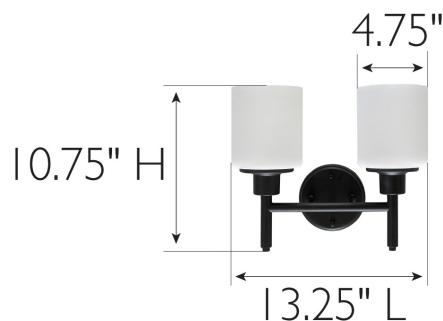

Aubrey 2-Light Wall Light Matte Black

SPECIFICATIONS

MOUNTING:	Wall Mount	LED BRIGHTNESS (LUMENS):	N/A
SLOPED CEILING ADAPTABLE:	No	LED COLOR CORRELATED TEMPERATURE (CCT):	N/A
LAMP TYPE 1:	Incandescent	LED COLOR RENDERING INDEX (CRI):	N/A
BULB INCLUDED:	No	LED EFFICACY:	N/A
WATTS PER BULB:	60W	LED AVERAGE RATED LIFE:	N/A
TOTAL WATTAGE:	120W	ENERGY EFFICIENT:	No
DIMMABLE:	Yes	LIGHTING AMPS:	N/A
MATERIAL CONSTRUCTION:	Steel	VOLTAGE:	120V
ASSEMBLED DIMENSIONS:	10.75" H x 13.25" L x 6.75" D		
WEIGHT:	3.81 lbs.		
BACKPLATE DIMENSIONS:	5" H x 5" W		
CANOPY/PLATE DIMENSIONS:	N/A		
GLASS/SHADE DIMENSIONS:	5.3" H x 4.75" L x 4.75" D		
GLASS/SHADE MATERIAL:	Glass		
GLASS/SHADE TYPE:	Frosted		
GLASS/SHADE COLOR:	White		