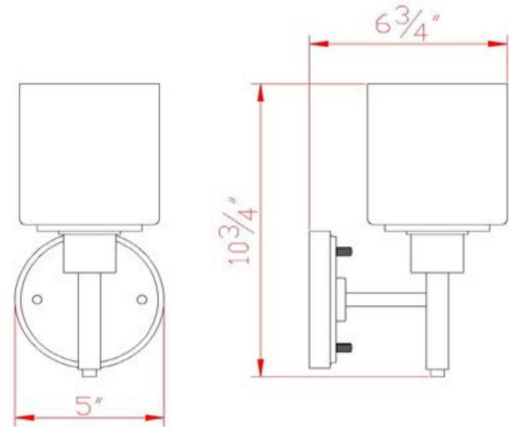

Aubrey I-Light Wall Light
Satin Nickel

SPECIFICATIONS

MOUNTING:	Wall Mount	LED BRIGHTNESS (LUMENS):	N/A
SLOPED CEILING ADAPTABLE:	No	LED COLOR CORRELATED TEMPERATURE (CCT):	N/A
LAMP TYPE 1:	1 lamp 60W Incandescent A19	LED COLOR RENDERING INDEX (CRI):	N/A
BULB INCLUDED:	No	LED EFFICACY:	N/A
WATTS PER BULB:	60W	LED AVERAGE RATED LIFE:	N/A
TOTAL WATTAGE:	60W	ENERGY EFFICIENT:	No
DIMMABLE:	Yes	LIGHTING AMPS:	N/A
MATERIAL CONSTRUCTION:	Steel	VOLTAGE:	120V
ASSEMBLED DIMENSIONS:	10.75" H x 5" L x 6.75" D		
WEIGHT:	2.14 lbs.		
BACKPLATE DIMENSIONS:	5" H x 5" W		
CANOPY/PLATE DIMENSIONS:	N/A		
GLASS/SHADE DIMENSIONS:	5.3" H x 4.75" L x 4.75" D		
GLASS/SHADE MATERIAL:	Glass		
GLASS/SHADE TYPE:	Frosted		
GLASS/SHADE COLOR:	White		