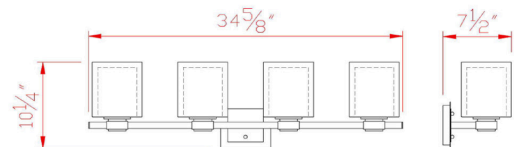

Oslo 4-Light Vanity Light
Satin Nickel

SPECIFICATIONS

MOUNTING:	Wall Mount	LED BRIGHTNESS (LUMENS):	N/A
SLOPED CEILING ADAPTABLE:	No	LED COLOR CORRELATED TEMPERATURE (CCT):	N/A
LAMP TYPE 1:	4 lamps 60W Incandescent	LED COLOR RENDERING INDEX (CRI):	N/A
BULB INCLUDED:	No	LED EFFICACY:	N/A
WATTS PER BULB:	60W	LED AVERAGE RATED LIFE:	N/A
TOTAL WATTAGE:	240W	ENERGY EFFICIENT:	No
DIMMABLE:	Yes	LIGHTING AMPS:	N/A
MATERIAL CONSTRUCTION:	Steel	VOLTAGE:	120V
ASSEMBLED DIMENSIONS:	10.25" H x 34.6" L x 7.5" D		
WEIGHT:	11.80 lbs.		
BACKPLATE DIMENSIONS:	5.5" H x 5.5" W		
CANOPY/PLATE DIMENSIONS:	N/A		
GLASS/SHADE DIMENSIONS:	6.5" H x 5.5" L x 5.5" D		
GLASS/SHADE MATERIAL:	Glass		
GLASS/SHADE TYPE:	Clear		
GLASS/SHADE COLOR:	Clear White		