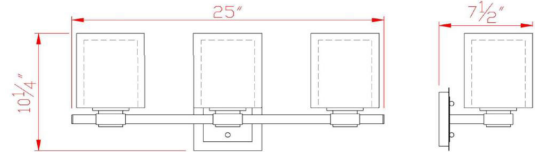

Oslo 3-Light Vanity Light
Satin Nickel

SPECIFICATIONS

MOUNTING:	Wall Mount	LED BRIGHTNESS (LUMENS):	N/A
SLOPED CEILING ADAPTABLE:	No	LED COLOR CORRELATED TEMPERATURE (CCT):	N/A
LAMP TYPE 1:	3 lamps 60W Incandescent	LED COLOR RENDERING INDEX (CRI):	N/A
BULB INCLUDED:	No	LED EFFICACY:	N/A
WATTS PER BULB:	60W	LED AVERAGE RATED LIFE:	N/A
TOTAL WATTAGE:	180W	ENERGY EFFICIENT:	No
DIMMABLE:	Yes	LIGHTING AMPS:	N/A
MATERIAL CONSTRUCTION:	Steel	VOLTAGE:	120V
ASSEMBLED DIMENSIONS:	10.25" H x 25" L x 7.5" D		
WEIGHT:	9.07 lbs.		
BACKPLATE DIMENSIONS:	5.5" H x 5.5" W		
CANOPY/PLATE DIMENSIONS:	N/A		
GLASS/SHADE DIMENSIONS:	6.5" H x 5.5" L x 5.5" D		
GLASS/SHADE MATERIAL:	Glass		
GLASS/SHADE TYPE:	Clear		
GLASS/SHADE COLOR:	Clear		