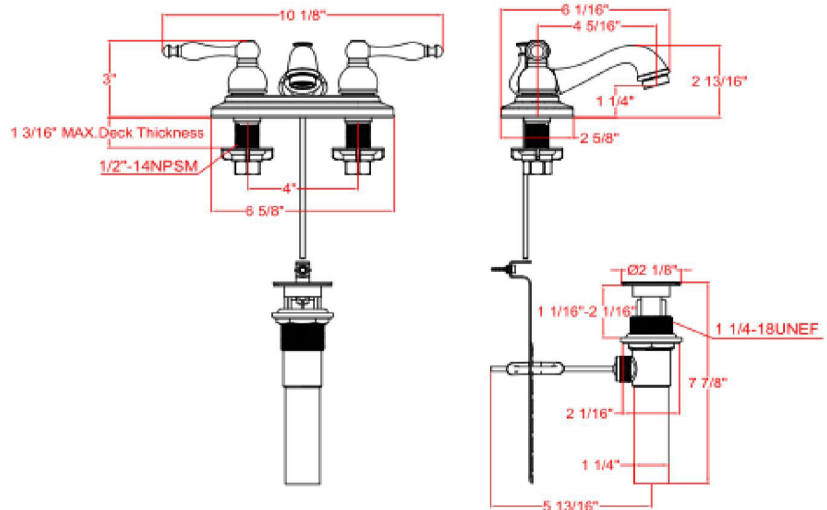

Saratoga Bathroom Faucet
Satin Nickel

SPECIFICATIONS

MATERIAL:	Hybrid	FLOW RATE:	1.2 GPM
HANDLE MATERIAL:	Zinc	LOW FLOW:	Yes
SPOUT MATERIAL:	N/A	HANDLES - CONFIGURATION:	Double Handle
CARTRIDGE MATERIAL:	Washerless	HANDLE REACH:	3.07"
WATERWAY MATERIAL:	Hybrid	SPRAYER INCLUDED:	No
DRAIN MATERIAL:	Brass	DIMENSIONS WITH DECK PLATE:	10.1" L x 6.1" W x 3" D
FAUCET TYPE:	Lav Centerset	WEIGHT WITH DECK PLATE:	2.65 lbs.
MOUNTING TYPE:	Deck Mount	DIMENSIONS W/O DECK PLATE:	10.1" L x 6.1" W x 3" D
MOUNTING HOLES:	3	WEIGHT W/O DECK PLATE:	2.65 lbs.
MAX DECK THICKNESS:	1.26"	PVD FINISH:	Yes
DECK PLATE - INCLUDED:	N/A		
SPOUT REACH:	4.29"		
SPOUT HEIGHT:	1.1"		