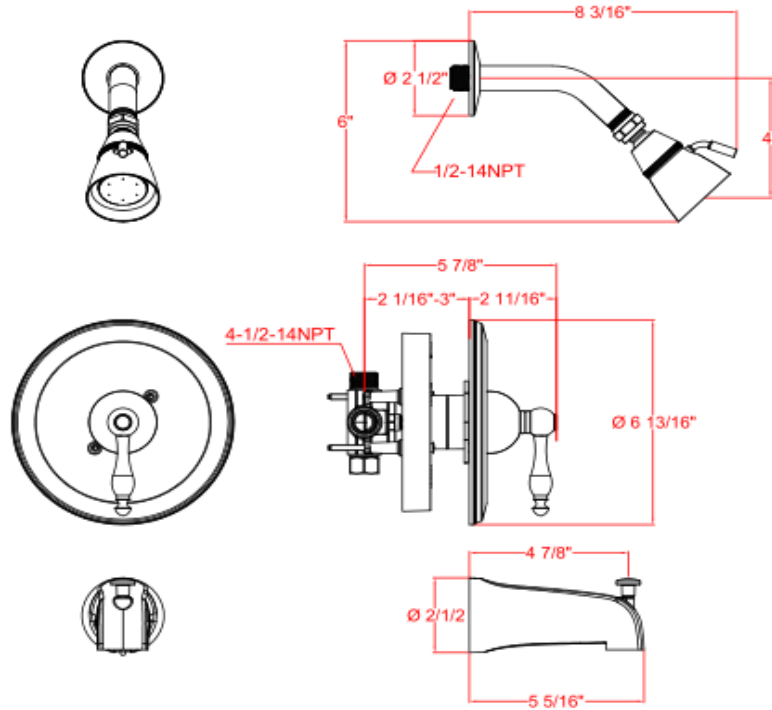

## Specifications

<b>Handle</b>	Zinc handle
<b>Tub Spout</b>	Non-slip fit tub spout
<b>Escutcheon</b>	Stainless steel for polished chrom and satin nickel. Brass for Oil rubbed bronze and Brushed bronze.
<b>Cartridge</b>	Ceramic cartridge
<b>Valve Kit</b>	Pressure balance valve kit with water stop and brass plug
<b>Waterway</b>	Brass
<b>Shower Head</b>	Brass shower head
<b>Shower Arm</b>	Metal shower arm
<b>Flow Rate</b>	2.5 GPM @ 80 psi

## Dimensions