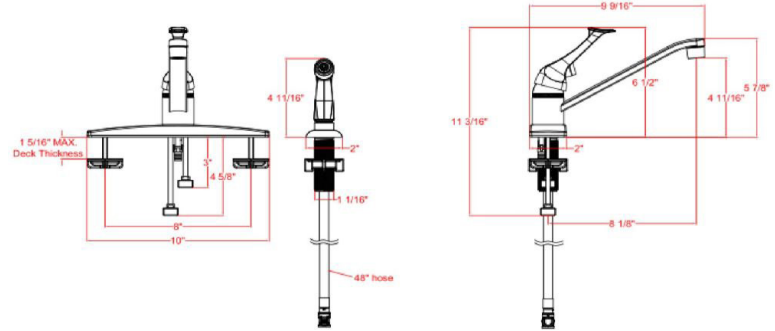

Millbridge Single-Handle Kitchen Faucet Polished Chrome

SPECIFICATIONS

MATERIAL:	Hybrid	FLOW RATE:	1.8 GPM
HANDLE MATERIAL:	Zinc	LOW FLOW:	Yes
SPOUT MATERIAL:	N/A	HANDLES - CONFIGURATION:	Single Handle
CARTRIDGE MATERIAL:	Washerless	HANDLE REACH:	3.53"
WATERWAY MATERIAL:	Hybrid	SPRAYER INCLUDED:	No
SPRAYER MATERIAL:	N/A	SPRAYER HOSE LENGTH:	N/A
DRAIN MATERIAL:	N/A	SPRAYER TYPE:	N/A
FAUCET TYPE:	Kitchen Single Handle	SOAP DISPENSER INCLUDED:	No
MOUNTING TYPE:	Deck Mount	QUICK ATTACH INCLUDED:	No
MOUNTING HOLES:	3	DIMENSIONS WITH DECK PLATE:	10" L x 9.5" W x 5.9" D
MAX DECK THICKNESS:	1.28"	WEIGHT WITH DECK PLATE:	1.83 lbs.
DECK PLATE - INCLUDED:	N/A	DIMENSIONS W/O DECK PLATE:	10" L x 9.5" W x 5.9" D
SPOUT REACH:	8.12"	WEIGHT W/O DECK PLATE:	1.83 lbs.
SPOUT HEIGHT:	4.69"	PVD FINISH:	No