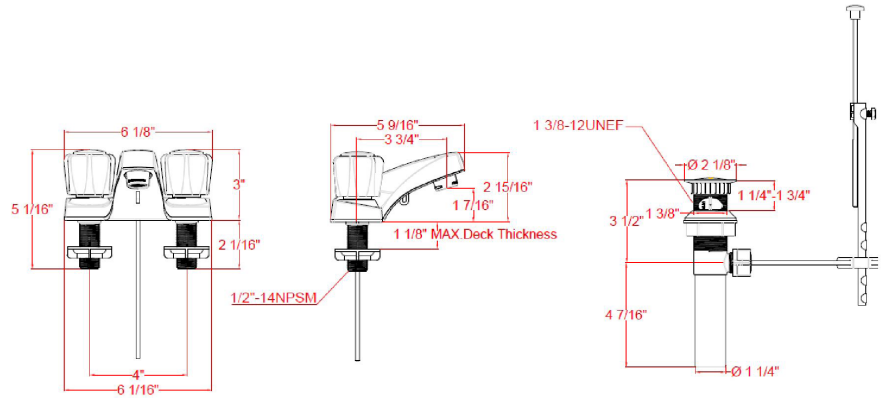

Millbridge Dual Handle Bathroom Faucet
Polished Chrome

SPECIFICATIONS

MATERIAL:	Hybrid	FLOW RATE:	1.2 GPM
HANDLE MATERIAL:	N/A	LOW FLOW:	Yes
SPOUT MATERIAL:	N/A	HANDLES - CONFIGURATION:	Double Handle
CARTRIDGE MATERIAL:	Washerless	HANDLE REACH:	1.06"
WATERWAY MATERIAL:	Hybrid	SPRAYER INCLUDED:	No
DRAIN MATERIAL:	Brass	DIMENSIONS WITH DECK PLATE:	6.1" L x 5.5" W x 3" D
FAUCET TYPE:	Lav Centerset	WEIGHT WITH DECK PLATE:	1.72 lbs.
MOUNTING TYPE:	Deck Mount	DIMENSIONS W/O DECK PLATE:	6.1" L x 5.5" W x 3" D
MOUNTING HOLES:	3	WEIGHT W/O DECK PLATE:	1.72 lbs.
MAX DECK THICKNESS:	0.93"	PVD FINISH:	No
DECK PLATE - INCLUDED:	N/A		
SPOUT REACH:	3.78"		
SPOUT HEIGHT:	1.31"		