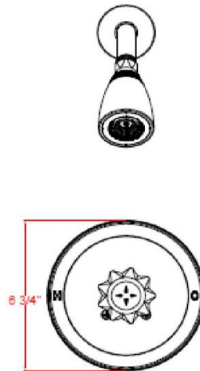

Millbridge Shower Trim With Valve

Polished Chrome

SPECIFICATIONS

MATERIAL:	Hybrid	WEIGHT:	2.13 lbs.
HANDLE MATERIAL:	N/A	PVD FINISH:	No
SPOUT MATERIAL:	N/A	ESCUTCHEON INCLUDED:	N/A
CARTRIDGE MATERIAL:	Washerless	VALVE INCLUDED:	Yes
WATERWAY MATERIAL:	Brass	PRESSURE BALANCED VALVE:	No
VALVE MATERIAL:	Brass	TYPE OF SHOWER HEAD:	Wall Mount
DRAIN MATERIAL:	N/A	SHOWER HEAD FUNCTIONS (QTY):	1
FAUCET TYPE:	Shower Trim	SHOWER HEAD NOZZLE TYPE:	Flat
SPOUT REACH:	4.76"	SHOWER HEAD SHAPE:	Round
FLOW RATE:	1.8 GPM	SHOWER HEAD PUSH BUTTON:	No
LOW FLOW:	Yes	TUB SPOUT TYPE:	Slip-On
HANDLES CONFIGURATION:	Single Handle	TUB SPOUT DIVERTER INCLUDED:	Yes
HANDLE REACH:	1.23"		
QUICK ATTACH INCLUDED:	Yes		
DIMENSIONS:	48" H x 8.9" L x 6.75" D		