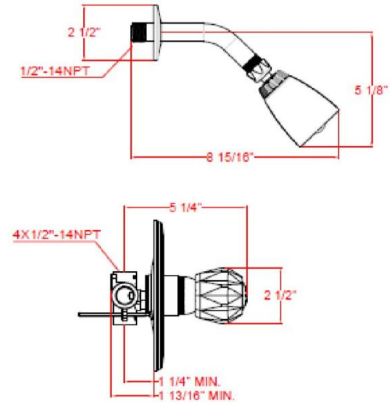

Millbridge Shower Trim With Valve

Polished Chrome

SPECIFICATIONS

MATERIAL:	Hybrid	WEIGHT:	2.13 lbs.
HANDLE MATERIAL:	N/A	PVD FINISH:	No
SPOUT MATERIAL:	N/A	ESCUTCHEON INCLUDED:	N/A
CARTRIDGE MATERIAL:	Washerless	VALVE INCLUDED:	Yes
WATERWAY MATERIAL:	Brass	PRESSURE BALANCED VALVE:	No
VALVE MATERIAL:	Brass	TYPE OF SHOWER HEAD:	Wall Mount
DRAIN MATERIAL:	N/A	SHOWER HEAD FUNCTIONS (QTY):	1
FAUCET TYPE:	Shower Trim	SHOWER HEAD NOZZLE TYPE:	Flat
SPOUT REACH:	4.76"	SHOWER HEAD SHAPE:	Round
FLOW RATE:	1.8 GPM	SHOWER HEAD PUSH BUTTON:	No
LOW FLOW:	Yes	TUB SPOUT TYPE:	Slip-On
HANDLES CONFIGURATION:	Single Handle	TUB SPOUT DIVERTER INCLUDED:	Yes
HANDLE REACH:	1.23"		
QUICK ATTACH INCLUDED:	Yes		
DIMENSIONS:	48" H x 8.9" L x 6.75" D		