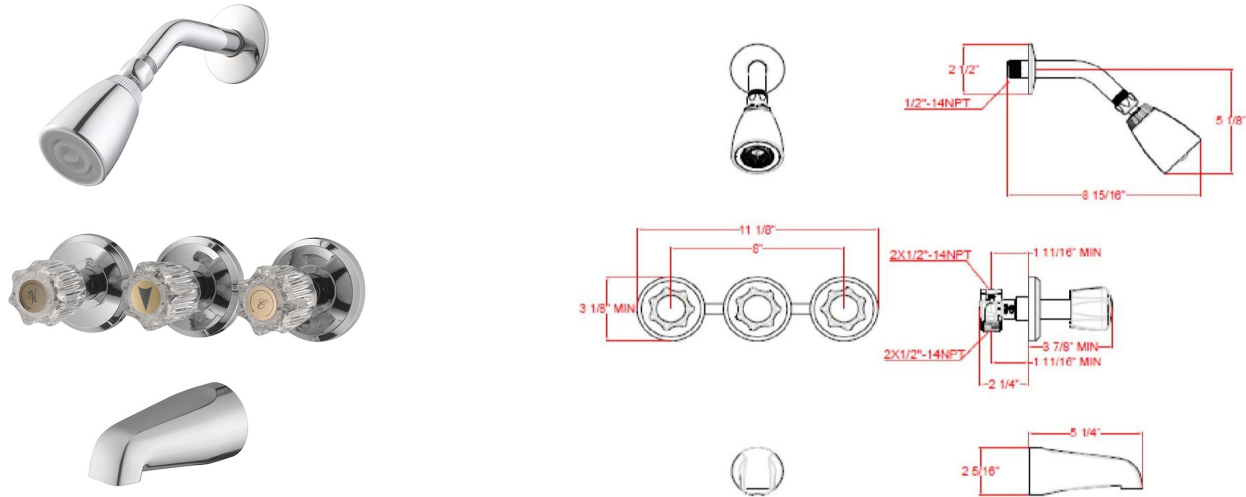

Millbridge Bath and Shower Trim with Valve

Polished Chrome

SPECIFICATIONS

MATERIAL:	Brass/Zinc	WEIGHT:	2.82 lbs.
HANDLE MATERIAL:	N/A	PVD FINISH:	No
SPOUT MATERIAL:	N/A	ESCUTCHEON INCLUDED:	N/A
CARTRIDGE MATERIAL:	Washerless	VALVE INCLUDED:	Yes
WATERWAY MATERIAL:	Brass	PRESSURE BALANCED VALVE:	No
VALVE MATERIAL:	Brass	TYPE OF SHOWER HEAD:	Wall Mount
DRAIN MATERIAL:	N/A	SHOWER HEAD FUNCTIONS (QTY):	1
FAUCET TYPE:	Bath & Shower Trim	SHOWER HEAD NOZZLE TYPE:	Flat
SPOUT REACH:	4.76"	SHOWER HEAD SHAPE:	Round
FLOW RATE:	1.8 GPM	SHOWER HEAD PUSH BUTTON:	No
LOW FLOW:	Yes	TUB SPOUT TYPE:	Threaded
HANDLES CONFIGURATION:	Triple Handle	TUB SPOUT DIVERTER INCLUDED:	Yes
HANDLE REACH:	1.07"		
QUICK ATTACH INCLUDED:	Yes		
DIMENSIONS:	48" H x 6.9" L x 11.1" D		