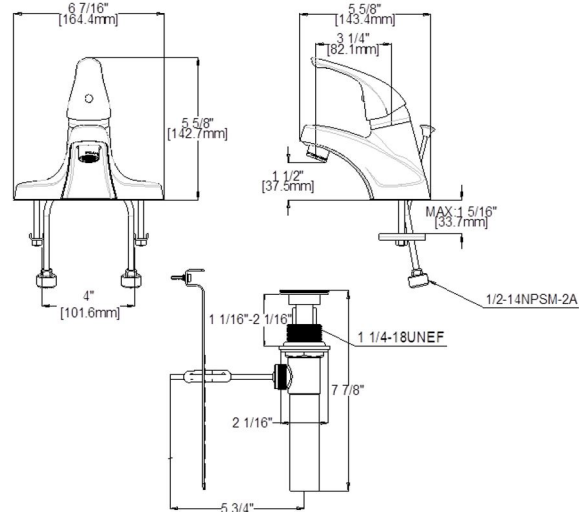

Middleton Single Handle Centerset Bathroom Faucet  
Oil Rubbed Bronze

**SPECIFICATIONS**

MATERIAL:	Hybrid
HANDLE MATERIAL:	Zinc
SPOUT MATERIAL:	Zinc
CARTRIDGE MATERIAL:	Washerless
WATERWAY MATERIAL:	Hybrid
DRAIN MATERIAL:	Brass
FAUCET TYPE:	Lav Centerset
MOUNTING TYPE:	Deck Mount
MOUNTING HOLES:	3
MAX DECK THICKNESS:	1.3"
DECK PLATE - INCLUDED:	N/A
SPOUT REACH:	3.68"
SPOUT HEIGHT:	1.6"

FLOW RATE:	1.2 GPM
LOW FLOW:	Yes
HANDLES - CONFIGURATION:	Single Handle
HANDLE REACH:	3.27"
SPRAYER INCLUDED:	No
DIMENSIONS WITH DECK PLATE:	6.5" L x 5.8" W x 5.5" D
WEIGHT WITH DECK PLATE:	2.33 lbs.
DIMENSIONS W/O DECK PLATE:	6.5" L x 5.8" W x 5.5" D
WEIGHT W/O DECK PLATE:	2.33 lbs.
PVD FINISH:	No