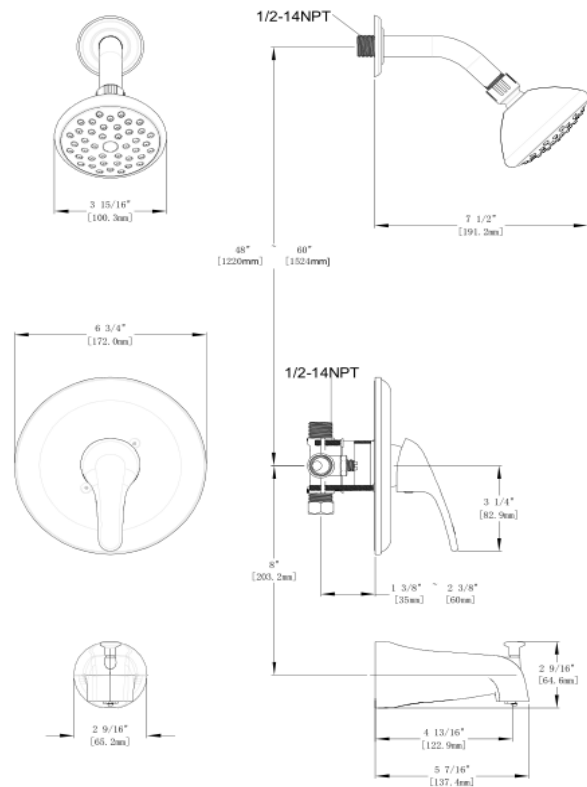

Middleton Single Handle Tub & Shower Faucet

Specifications

Handle	Zinc handle
Tub Spout	Slip fit tub spout
Escutcheon	Stainless steel material, with laser H&C letters
Cartridge	Ceramic cartridge
Valve Kit	Pressure balance valve kit with waater stop and brass plug
Waterway	Brass
Shower Head	Three function ABS shower head
Shower Arm	Stainless steel
Flow Rate	2.2 GPM @ 80 psi

Dimensions

Warranty & Compliances

Warranty	Lifetime Limited Warranty
IAPMO/UPC	cUPC Compliant
ASME	ASME A112.18.1/CSA B125.1
ADA	Compliant
Watersense	Compliant

Order Codes & Finishes/Colors

Polished Chrome	545772	
Satin Nickel (US15)	545764	
Oil Rubbed Bronze(US10B)	545756	