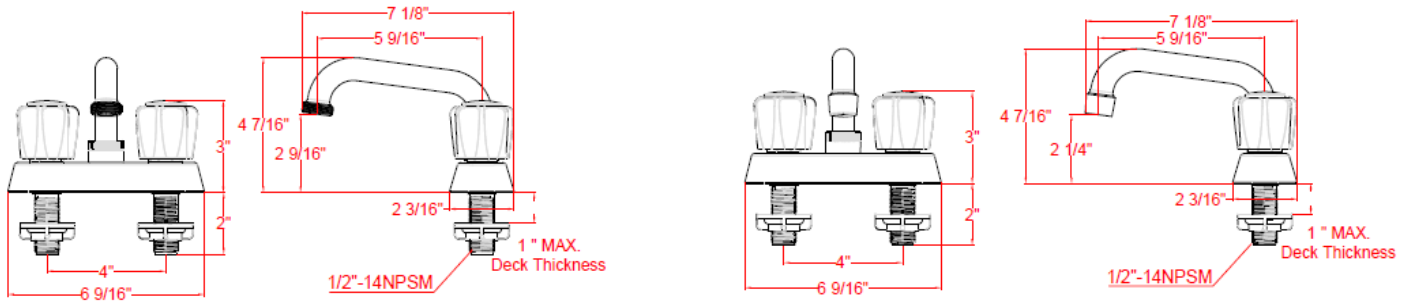

Ashland Laundry Faucet

Specifications

Material Content	Hybrid body with Brass spout
Handles	Acrylic Sculpted Handles
Spout Reach	5-9/16"
Cartridge	Washerless
Lever Handle Operation	(1/4) quarter turn stop
Installation Type	4" center mount
Max Waterflow (GPM)	2.4 GPM @ 60 psi

Dimensions

Warranty & Compliances

Warranty	Lifetime Limited Warranty; Lifetime Limited Finish Warranty
IAPMO/UPC	CUPC compliant
ASME	ASME A112.18.1
CSA	CSA B125.1
ADA	Compliant

Order Codes & Finishes/Colors

Polished Chrome

545731

Type:

Job:

Order Code:

Approvals:

Design House reserves the right to make changes in materials, specifications & models at any time. Design House also reserves the right to discontinue product without notice or obligation.