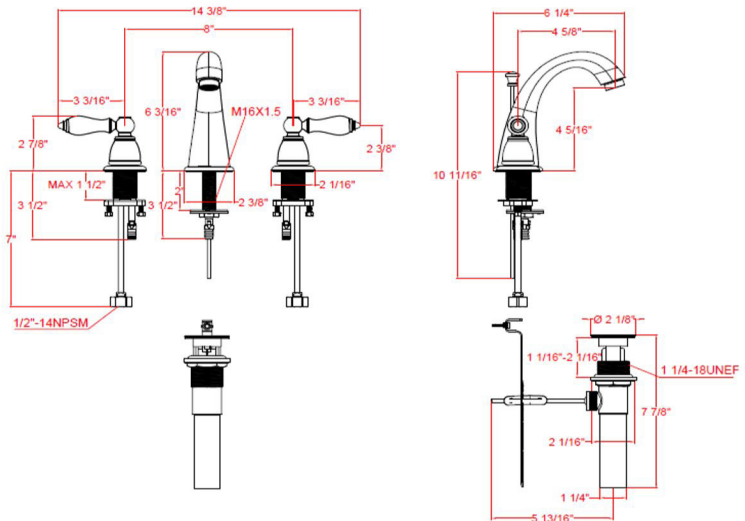

Hathaway Widespread Bathroom Faucet Satin Nickel

SPECIFICATIONS

MATERIAL:	Brass	FLOW RATE:	1.2 GPM
HANDLE MATERIAL:	Zinc	LOW FLOW:	Yes
SPOUT MATERIAL:	N/A	HANDLES - CONFIGURATION:	Double Handle
CARTRIDGE MATERIAL:	Ceramic	HANDLE REACH:	3.18"
WATERWAY MATERIAL:	Brass	SPRAYER INCLUDED:	No
DRAIN MATERIAL:	Brass	DIMENSIONS WITH DECK PLATE:	14.3" L x 6.25" W x 6.18" D
FAUCET TYPE:	Lav Widespread	WEIGHT WITH DECK PLATE:	4.49 lbs.
MOUNTING TYPE:	Deck Mount	DIMENSIONS W/O DECK PLATE:	14.3" L x 6.25" W x 6.18" D
MOUNTING HOLES:	3	WEIGHT W/O DECK PLATE:	4.49 lbs.
MAX DECK THICKNESS:	1.48"	PVD FINISH:	Yes
DECK PLATE - INCLUDED:	N/A		
SPOUT REACH:	4.64"		
SPOUT HEIGHT:	4.31"		