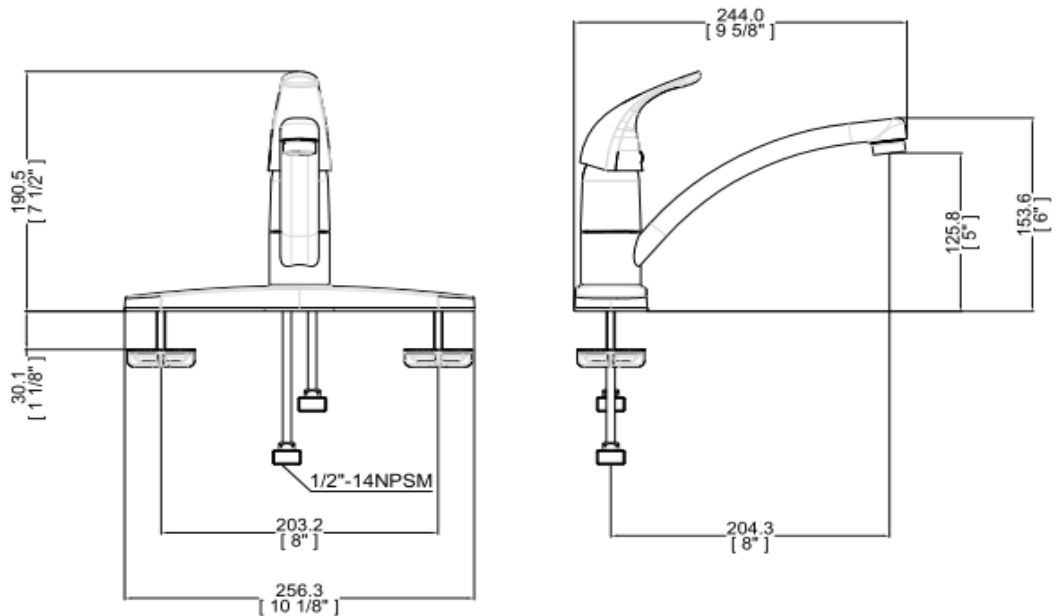

## Specifications

<b>Flow Rate (GPM)</b>	1.8 GPM @ 60 psi
<b>Material Content</b>	Hybrid body with zinc handle
<b>Cartridge</b>	Ceramic disk
<b>Lever Handle Operation</b>	(1/4) quarter turn stop
<b>Spout Reach</b>	8"
<b>Spout Height</b>	5"
<b>Mounting Holes</b>	3-hole, 8" center mount
<b>Max Deck Thickness</b>	1-1/8"

## Dimensions