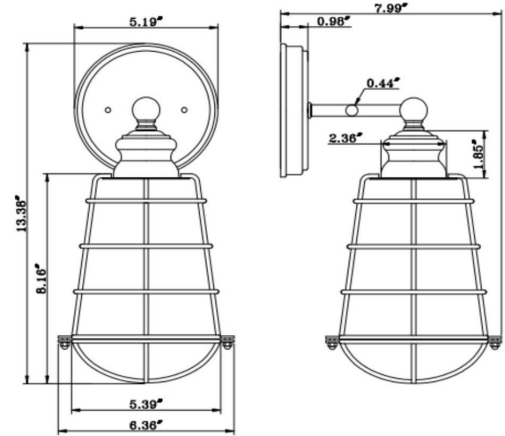

Ajax I-Light Wall Sconce
Coffee Bronze

SPECIFICATIONS

MOUNTING:	Wall Mount	LED BRIGHTNESS (LUMENS):	N/A
SLOPED CEILING ADAPTABLE:	No	LED COLOR CORRELATED TEMPERATURE (CCT):	N/A
LAMP TYPE 1:	1 lamp 60W Incandescent A19	LED COLOR RENDERING INDEX (CRI):	N/A
BULB INCLUDED:	No	LED EFFICACY:	N/A
WATTS PER BULB:	60W	LED AVERAGE RATED LIFE:	N/A
TOTAL WATTAGE:	60W	ENERGY EFFICIENT:	No
DIMMABLE:	Yes	LIGHTING AMPS:	N/A
MATERIAL CONSTRUCTION:	Steel	VOLTAGE:	120V
ASSEMBLED DIMENSIONS:	13.38" H x 6.36" L x 7.99" D		
WEIGHT:	2.10 lbs.		
BACKPLATE DIMENSIONS:	5.2" H x 5.2" W		
CANOPY/PLATE DIMENSIONS:	N/A		
GLASS/SHADE DIMENSIONS:	8.16" H x 6.36" L x 5.39" D		
GLASS/SHADE MATERIAL:	Steel		
GLASS/SHADE TYPE:	Cage		
GLASS/SHADE COLOR:	Textured Coffee Bronze		