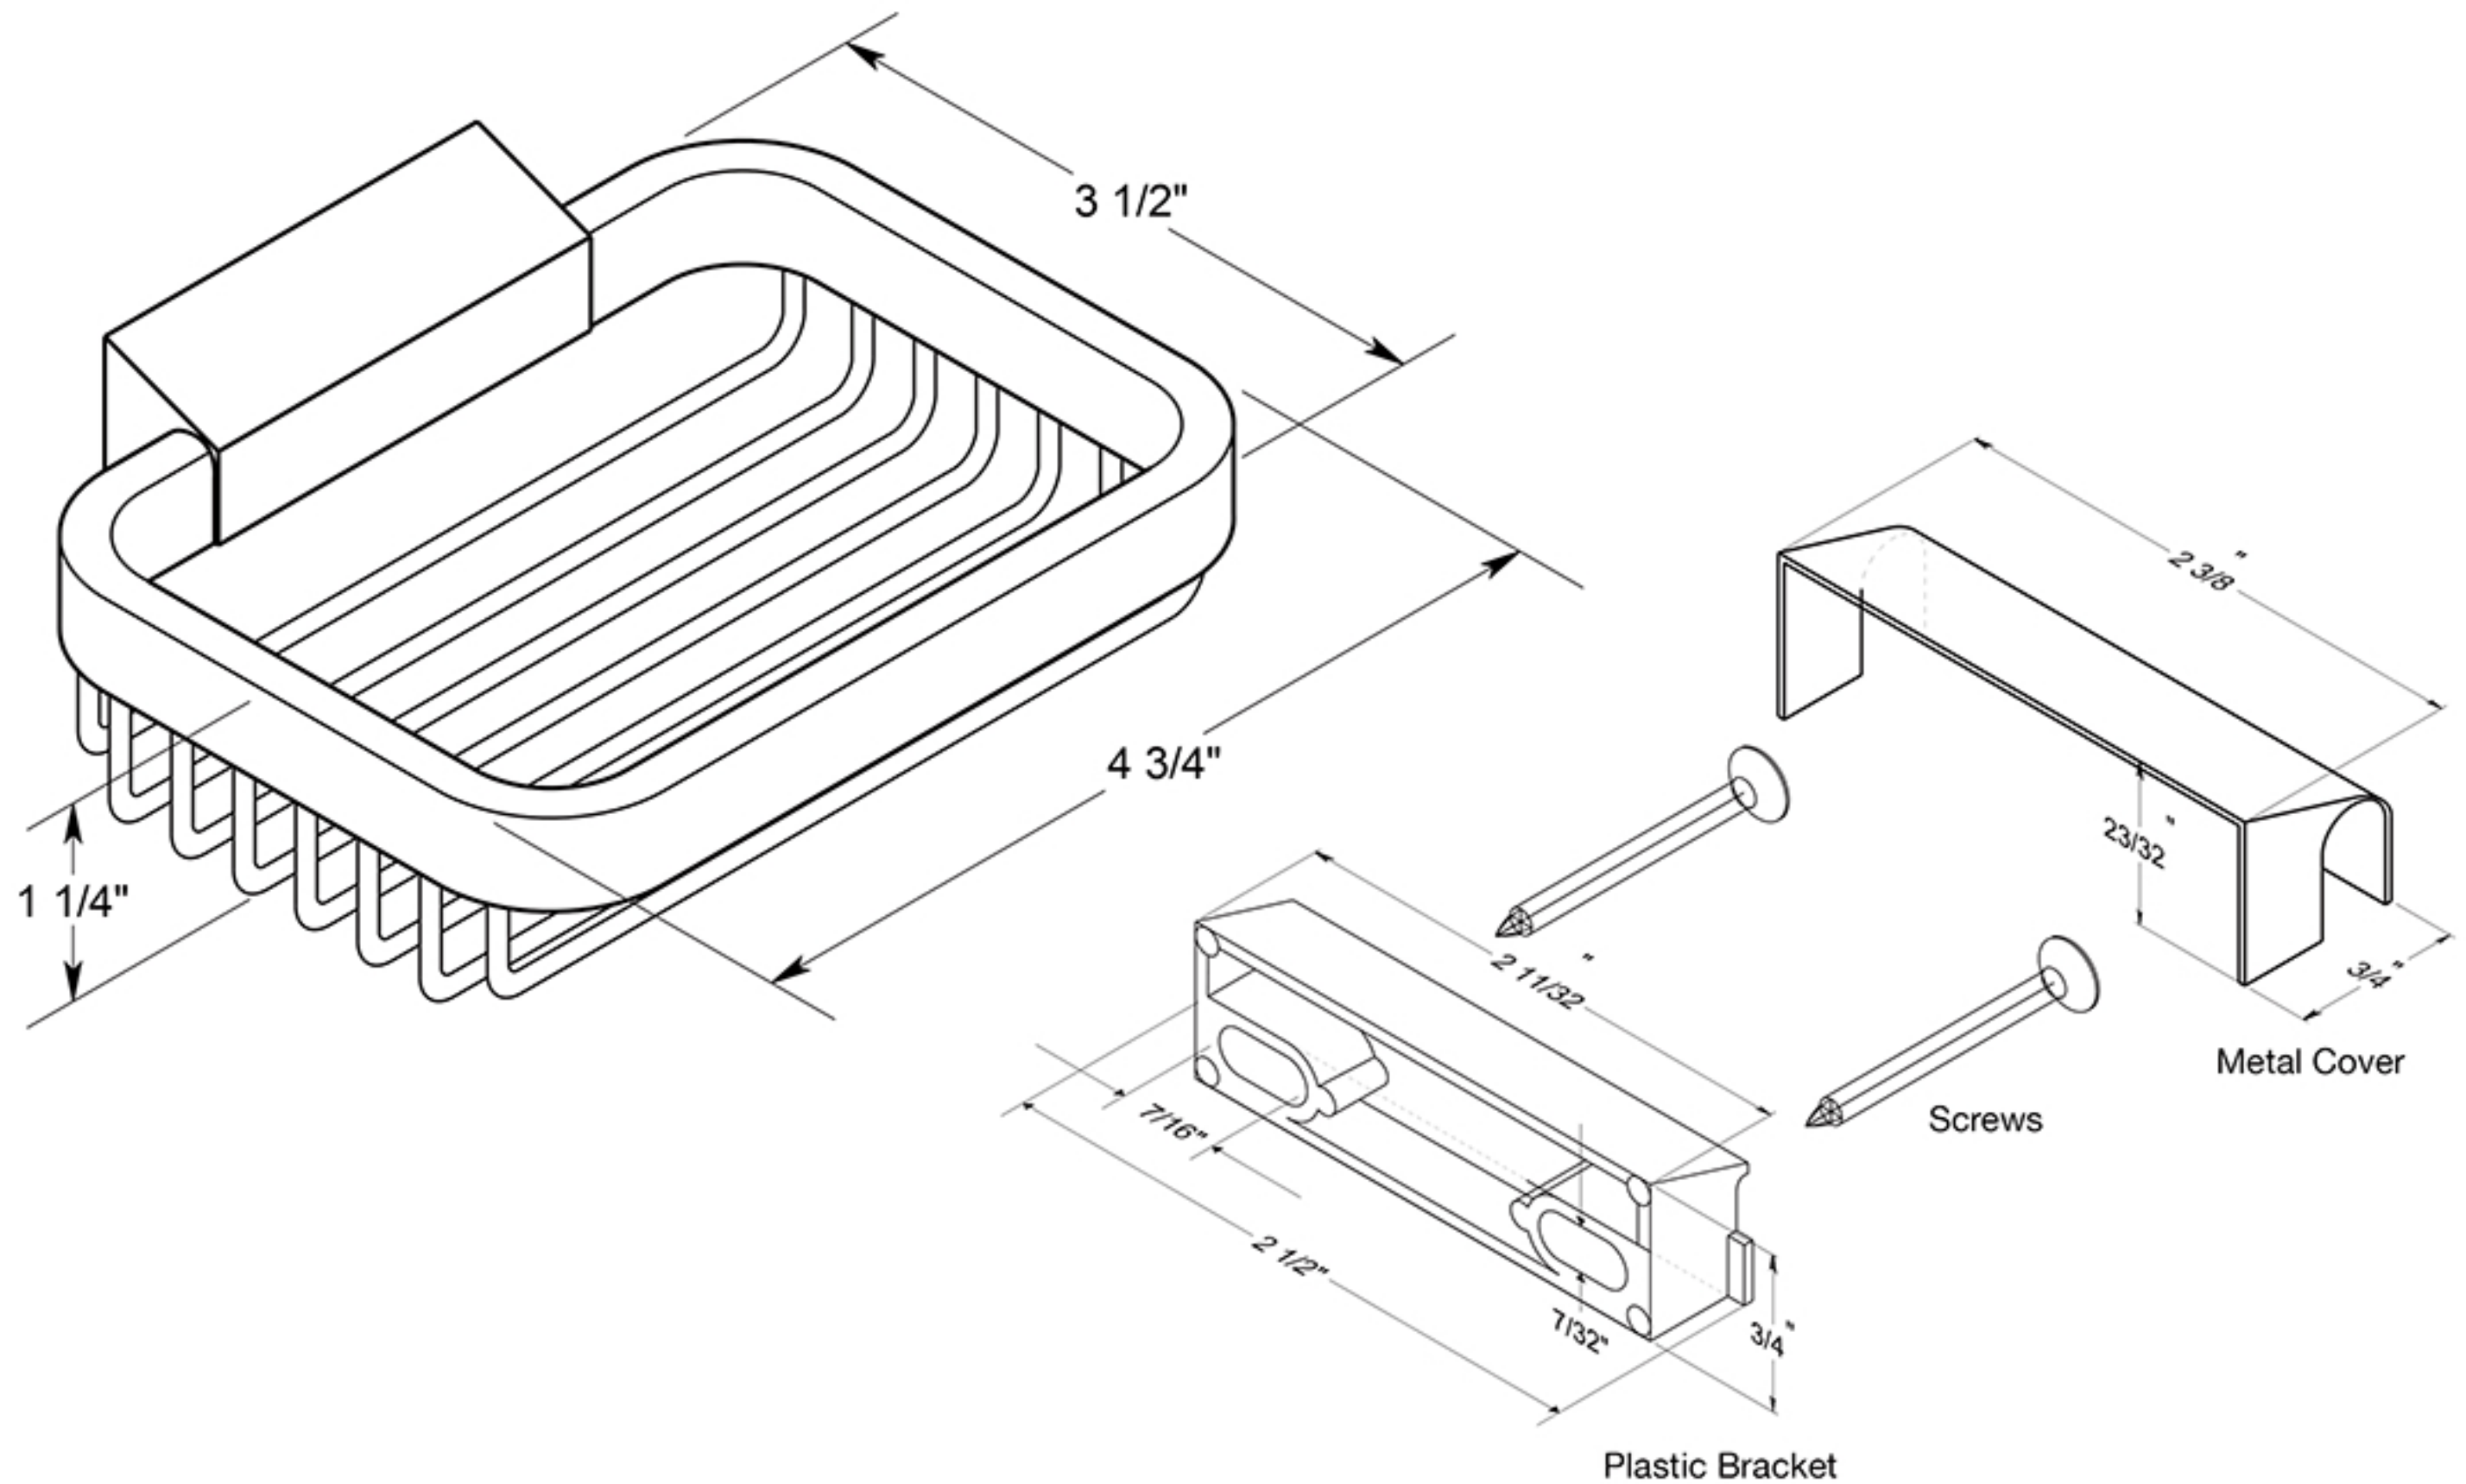

WBR4535

4-3/4" x 3-1/2" WIRE BASKET / SOAP HOLDER / RECTANGULAR / SOLID BRASS

DRAWING NOT TO SCALE

NOTE: Deltana reserves the right to constantly improve its products and is not responsible for differences between the product in-hand and the specifications contained in this drawing. We do not recommend to pre-drill holes or pre-cut woods or metals based on the drawing information if the veracity of the specifications has not been proven by the live product.