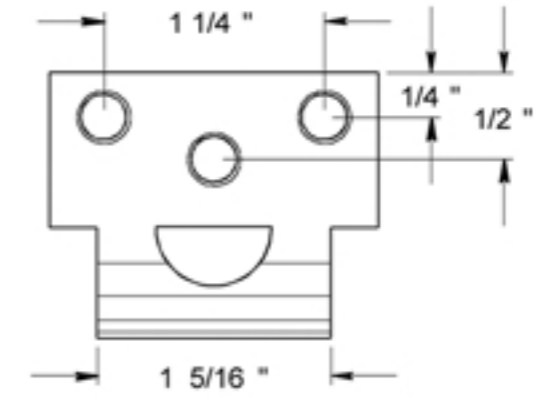

Angle Strike

Mortise Strike

Universal Strike

FPG6

Ø 1 3/16 "