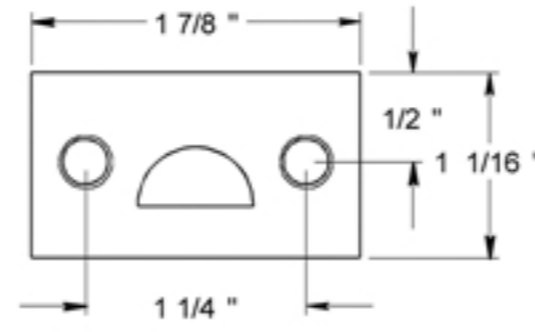

Angle Strike

Mortise Strike

Universal Strike

FPG6

Ø 1 3/16 "