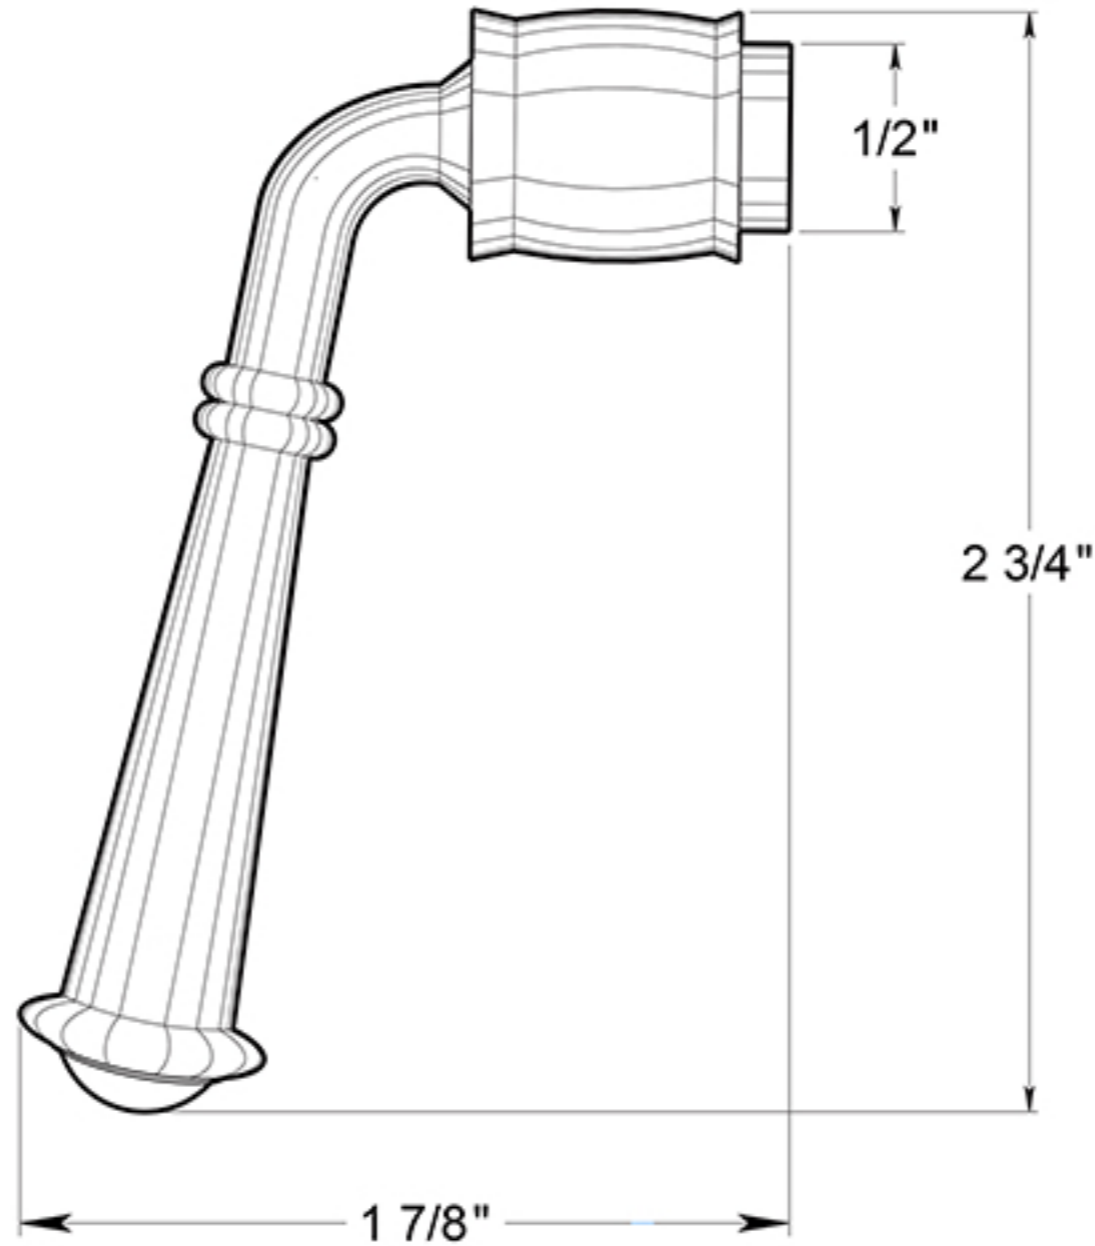

# SDL688/LEVER

ACCESSORY LEVER FOR CLASSIC STORM DOOR LATCH / SOLID BRASS

DRAWING NOT TO SCALE

NOTE: Deltana reserves the right to constantly improve its products and is not responsible for differences between the product in-hand and the specifications contained in this drawing. We do not recommend to pre-drill holes or pre-cut woods or metals based on the drawing information if the veracity of the specifications has not been proven by the live product.