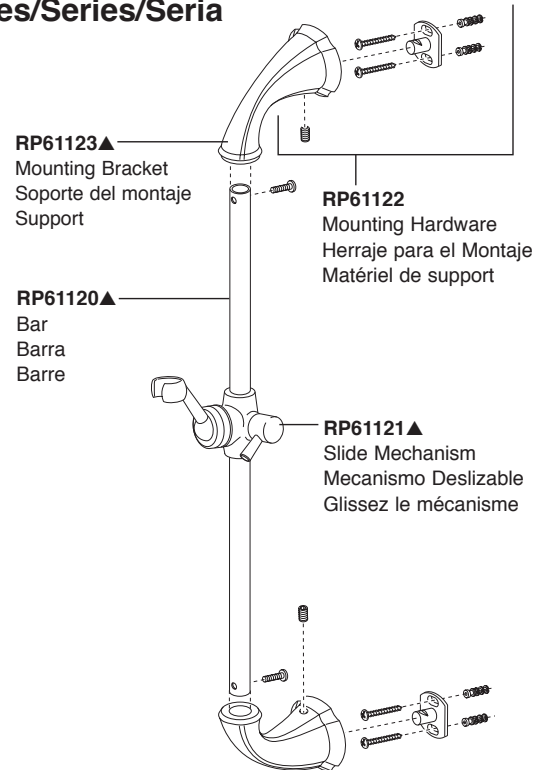

59210
Series/Series/Seria

- ▲ Specify Finish
- ▲ Especificque el Acabado
- ▲ Précisez le Fini