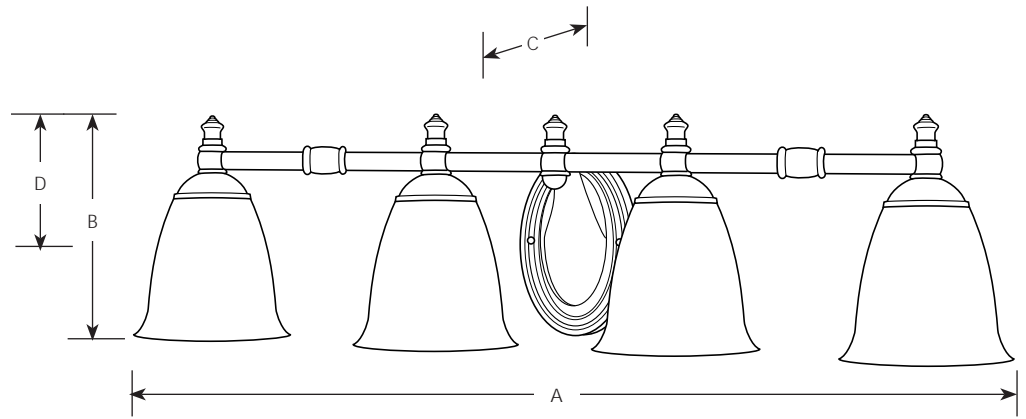

Type _____
 -06 -09 -10 -15 -74
 P3041

Catalog No.	Finish					Lamping	Dimensions (Inches)			
	Pearl Nickel	Brushed Nickel	Polished Brass	Polished Chrome	Venetian Bronze		A	B	C	D
P3041	-06	-09	-10	-15	-74	4 (m) 100w	32-1/2	8-1/2	7-1/4	3-3/4

Specifications:

General

- Venetian Bronze (-74) is a plated finish with hand relieved highlights
- All other finishes are plated
- White opal glass shades
- Styled to match Delta Faucet's Victorian Collection
- Turned details on support bar
- Solid cast wall plate
- No exposed glass holding devices

Mounting

- Wall mounted
- Can be mounted in up or down position
- Canopy covers a standard 4" octagonal recessed outlet box
- Mounting strap for outlet box included
- Canopy is 4-1/2" w, 7-1/16" h

Electrical

- Pre-wired
- Medium based ceramic sockets with polished chrome locking cup

Labeling

- UL-CUL "Damp Location" listed