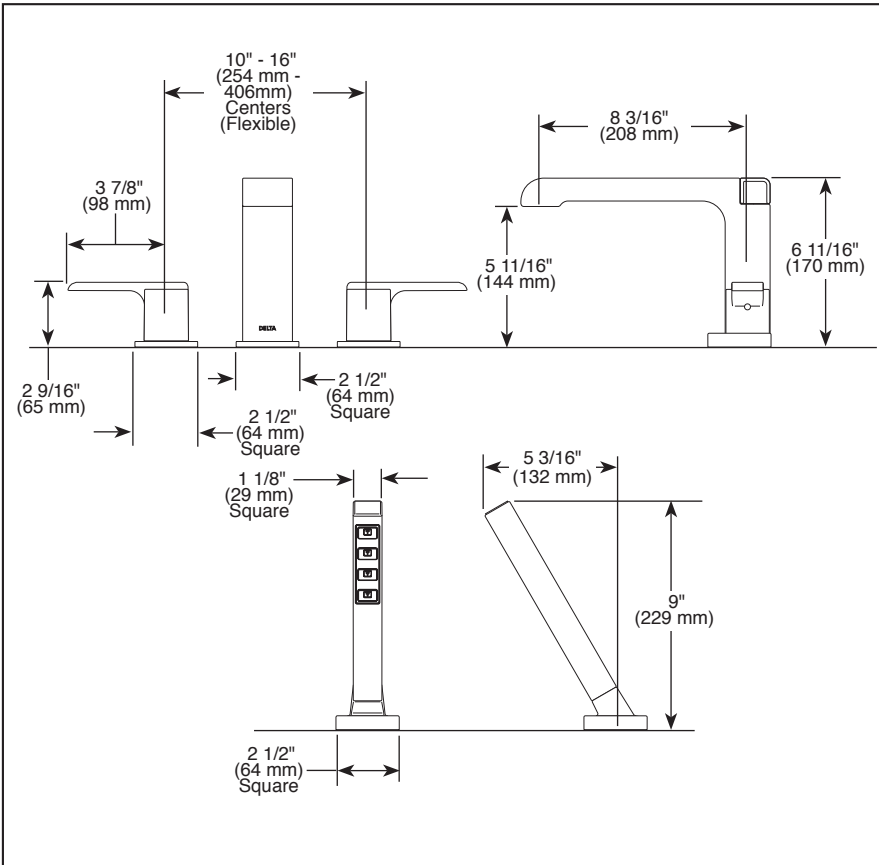

STANDARD SPECIFICATIONS:

- Trim Only for two handle Roman Tub faucet for concealed mounting
- Temperature and volume controlled with handles
- Red/blue button covers on handle for hot/cold identification
- Rough-In kit must also be ordered to complete installation (R4707 for four hole and R2707 for three hole). There are separate specification sheets on each rough-in kit if more details are required.
- Handshower includes double check valves for backflow prevention (T4767).
- H₂Okinetic® Handshower water efficient flowrate of 1.75 gpm @ 80 psi, 6.6 L/min @ 550 kPa

COMPLETE VALVE COMPLIES WITH:

- ASME A112.18.1 / CSA B125.1 ♦
- ♿ Indicates compliance to ICC/ANSI A117.1 - Valve control only
- EPA WaterSense® - Applies to handshower only - 59567*

Submitted Model No.: _____
Specific Features: _____

▲ Designate Proper Finish Suffix

◆ Your Delta Faucet hand shower incorporates a backflow protection system that has been tested to be in compliance with ASME A112.18.3, CSA B125.1 and ASME A112.18.1. It incorporates two certified check valves in series, which operate independently and are integral, non-serviceable parts of the wand assembly.