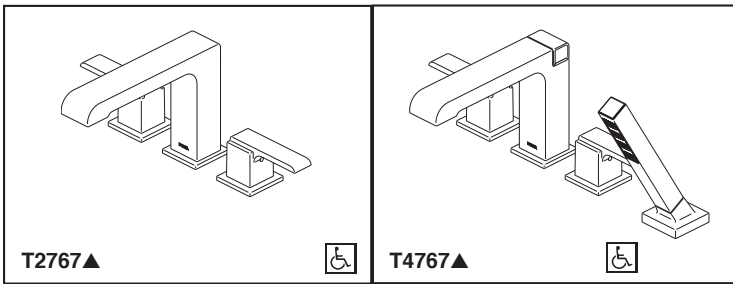

see what Delta can do™

ROMAN TUB/WHIRLPOOL FAUCET TRIM

- Ara™ Bath Collection
- Three Hole Installation (T2767 Series)
- Four Hole Installation (T4767 Series)
- Rough-In Kit Must Also be Ordered to Complete Installation (R4707 for four hole and R2707 for three hole)

STANDARD SPECIFICATIONS:

- Trim Only for two handle Roman Tub faucet for concealed mounting
- Temperature and volume controlled with handles
- Red/blue button covers on handle for hot/cold identification
- Rough-In kit must also be ordered to complete installation (R4707 for four hole and R2707 for three hole). There are separate specification sheets on each rough-in kit if more details are required.
- Handshower includes double check valves for backflow prevention (T4767).
- H₂Okinetic® Handshower water efficient flowrate of 1.75 gpm @ 80 psi, 6.6 L/min @ 550 kPa

WARRANTY

- Lifetime limited warranty on parts (other than electronic parts and batteries) and finishes: or, for commercial users, for 5 years from date of purchase.
- 5 year limited warranty on electronic parts (other than batteries); or, for commercial users, for 1 year from the date of purchase. No warranty is provided on batteries.

COMPLETE VALVE COMPLIES WITH:

- ASME A112.18.1 / CSA B125.1 ♦
- ♿ Indicates compliance to ICC/ANSI A117.1 - Valve control only
- EPA WaterSense® - Applies to handshower only - 59567*

Submitted Model No.: _____
Specific Features: _____