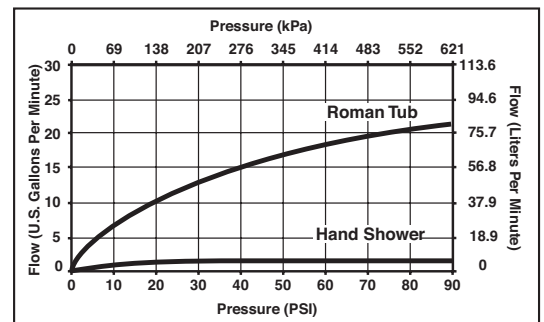

55 E. 111th Street, Indianapolis, Indiana 46280
350 South Edgeware Road, St. Thomas, ON N5P 4L1
© 2015 Masco Corporation of Indiana

Delta reserves the right (1) to make changes in specifications and materials, and (2) to change or discontinue models, both without notice or obligation. Dimensions are for reference only. See current full-line price book or www.deltafaucet.com for finish options and product availability.

DSP-B-T2767 Rev. B