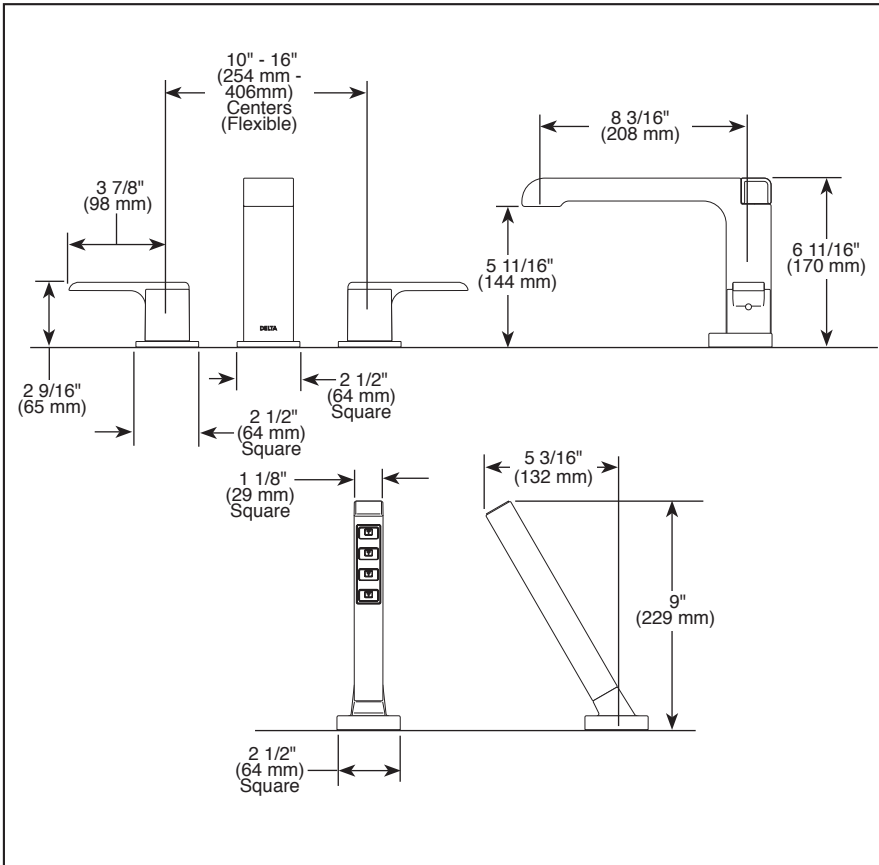

Submitted Model No.: \_\_\_\_\_  
 Specific Features: \_\_\_\_\_

▲ Designate Proper Finish Suffix

◆ Your Delta Faucet hand shower incorporates a backflow protection system that has been tested to be in compliance with ASME A112.18.3, CSA B125.1 and ASME A112.18.1. It incorporates two certified check valves in series, which operate independently and are integral, non-serviceable parts of the wand assembly.

## ROMAN TUB/WHIRLPOOL FAUCET TRIM

- Ara™ Bath Collection
- Three Hole Installation (T2767 Series)
- Four Hole Installation (T4767 Series)
- Rough-In Kit Must Also be Ordered to Complete Installation (R4707 for four hole and R2707 for three hole)

### STANDARD SPECIFICATIONS:

- Trim Only for two handle Roman Tub faucet for concealed mounting.
- 8 3/16" (208 mm) long, 6 11/16" (170 mm) high slip-on rigid spout.
- Temperature and volume controlled with handles.
- Red/blue button covers on handle for hot/cold identification.
- Rough-In kit must also be ordered to complete installation (R4707 for four hole and R2707 for three hole). There are separate specification sheets on each rough-in kit if more details are required.
- Handshower includes double check valves for backflow prevention (T4767).
- H<sub>2</sub>Okinetic® Handshower water efficient flowrate of 2.0 GPM @ 80 PSI.