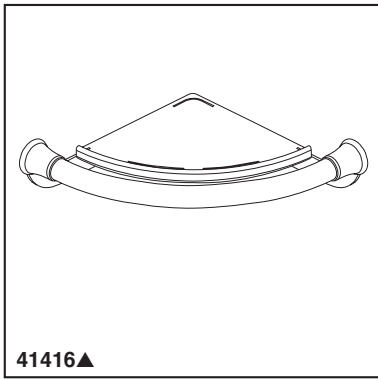

see what Delta can do™

ACCESSORIES

- Décor Assist™
- Transitional Corner Shelf with Assist Bar

Submitted Model No.: _____

Specific Features: _____