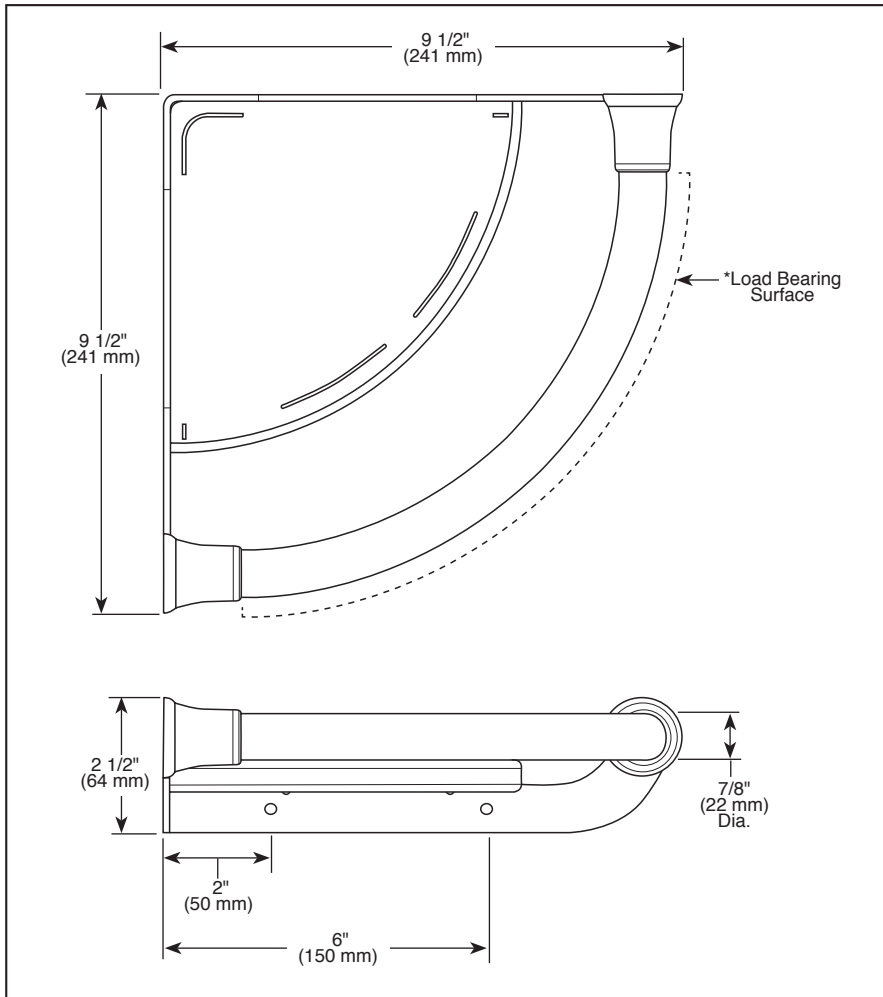

## ACCESSORIES

- Décor Assist™
- Transitional Corner Shelf with Assist Bar

Submitted Model No.: \_\_\_\_\_

Specific Features: \_\_\_\_\_

### STANDARD SPECIFICATIONS:

- Wood blocking is preferable behind all wall surfaces. If wood blocking is not available, the supplied fasteners are recommended.
- Mounting hardware and mounting template included with product.
- 7/8" diameter assist bar.
- Maximum 300 lbs. as an assist bar on indicated surface when properly installed.