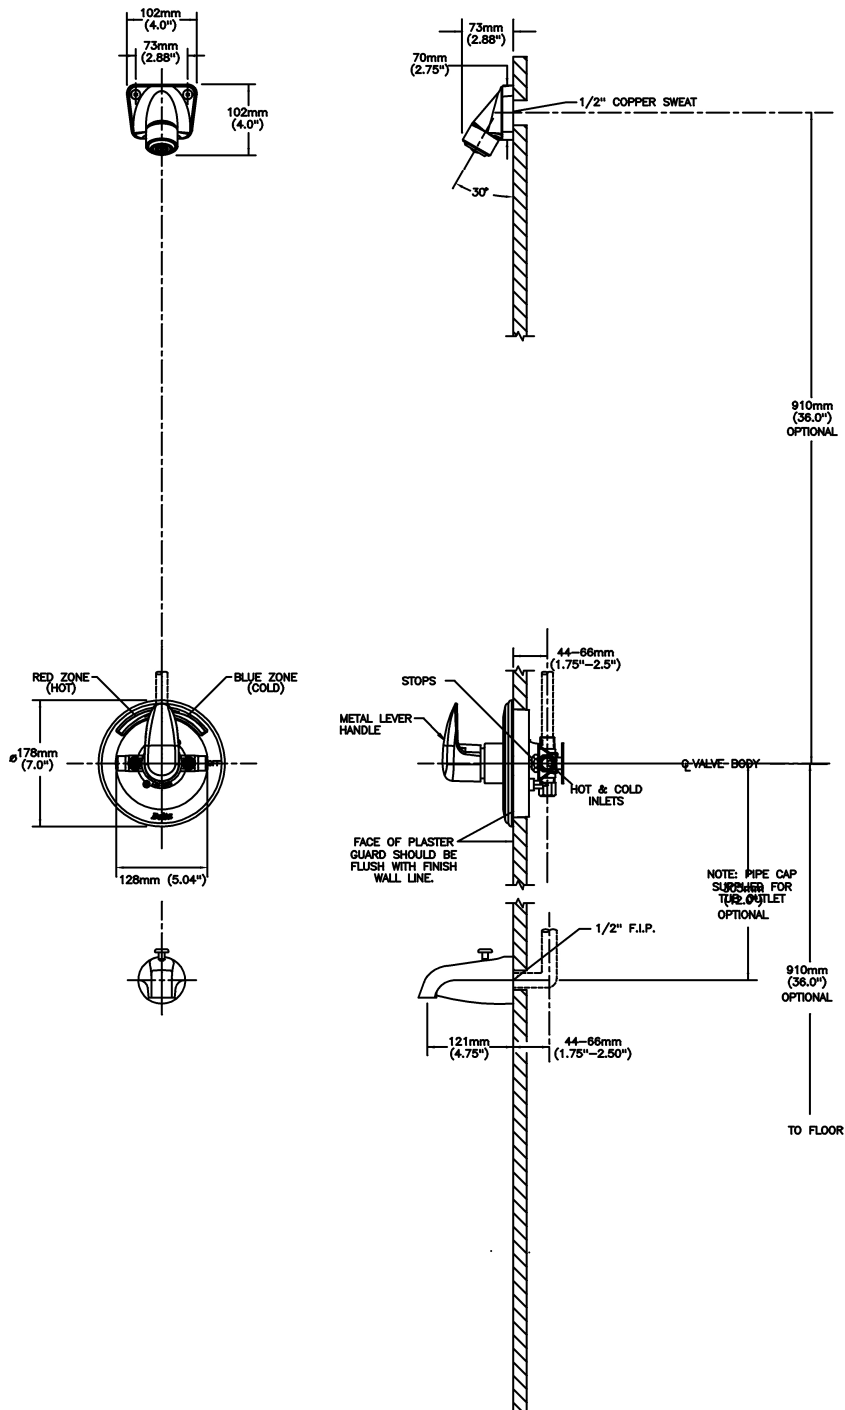

Tub and Shower

TRIM ONLY for Tub and Single shower
Unit Requires separate order of R10000-UNWS
Rough-in

Model No: T13H262

COMPLIES WITH:

- ASME A112.18.1 / CSA B125.1
- Pressure Balance Valve ASSE 1016
- Pressure Balance lever handle ADA compliant to ICC/ANSI A117.1/ADA
- (Contact Delta Representative for State and/or Local Approvals)

SPECIFICATION:

- Polished chrome plated finish
- Pressure Balance cartridge
- Limit stop for pre-setting Maximum temperature
- Integral checks in the cartridge prevent crossflow between Hot and Cold water inlets
- Non-Removable Blue/Red visual cover indicator for Cold, Mixing and Hot handle positions
- Spout: - - 1/2" IPS metal spout with pull up diverter
- Handle#: 2 - Metal Lever Handle – ADA compliant - 85mm (3.33")
- #6 Shower - 30° Vandal Resistant Cast Wallmount Showerhead
- #6 Shower Flow Rate MAX: 1.5 GPM @ 80 PSI (5.7 L/min @ 552 kPa)
- #6 Shower Flow Rate MIN: 1.4 GPM @ 45 PSI (5.3 L/min @ 310 kPa)

OPERATION:

- Not Available

(Dimensional drawing on following page)

Delta reserves the right (1) to make changes to specifications and materials, and (2) to change or discontinue models, both without notice or obligation. Dimensions are for reference. Measurement may vary plus or minus 6mm(0.25"). Mounting locations are suggested only. Check with local codes for requirements in your area. This spec was produced July 22, 2013.

Delta reserves the right (1) to make changes to specifications and materials, and (2) to change or discontinue models, both without notice or obligation. Dimensions are for reference. Measurement may vary plus or minus 6mm(0.25"). Mounting locations are suggested only. Check with local codes for requirements in your area. This spec was produced July 22, 2013.