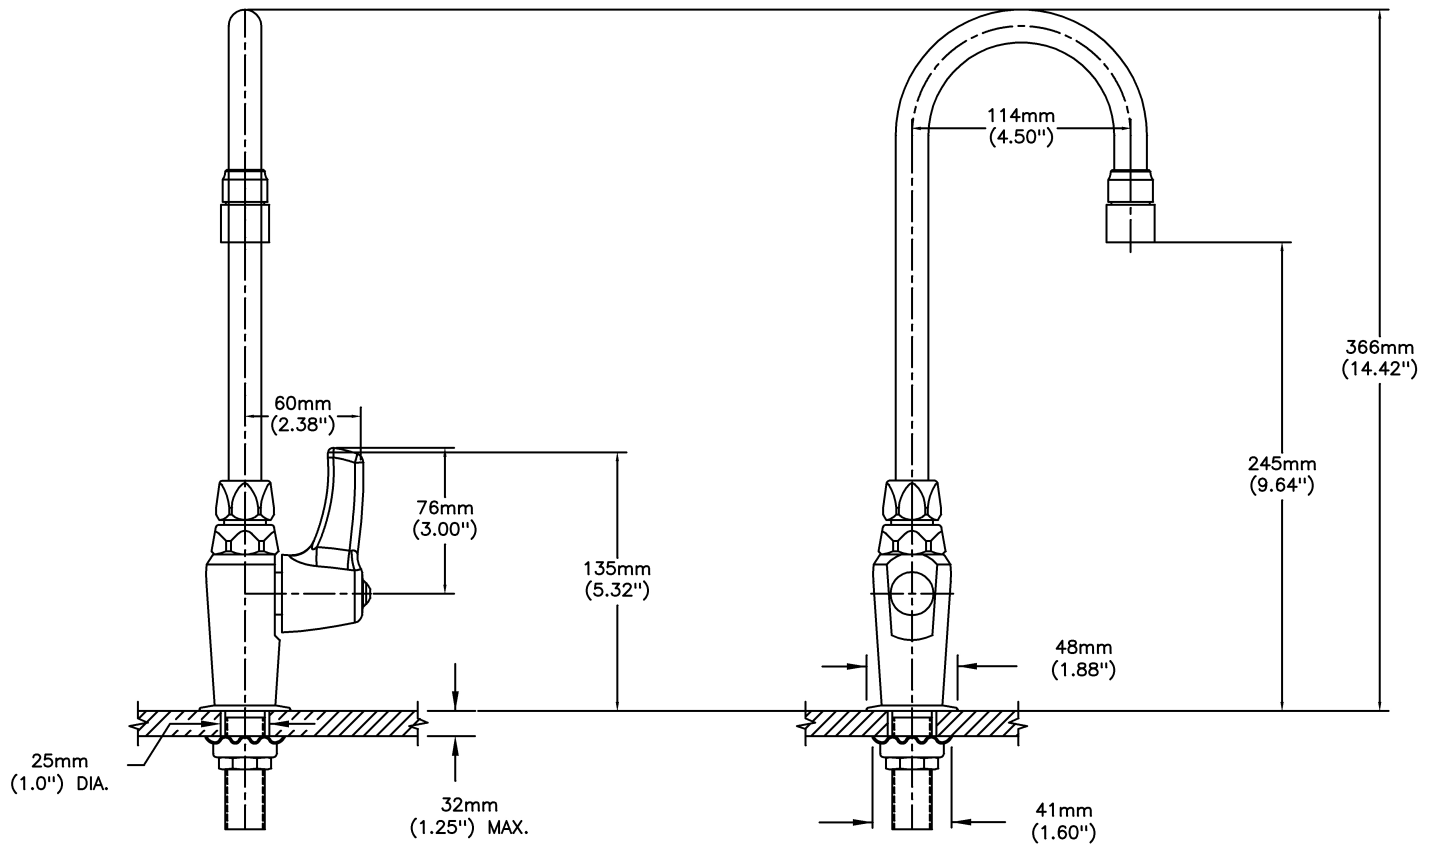

Sink Faucet Deckmount

Cast Brass Single Pantry Faucet - CER-TECK®

Model No: 27C638

COMPLIES WITH:

- CSA certified
- Complies to ASME A112.18.1/CSA B125.1
- Handle No. 3
-  Indicates compliance to ICC/ANSI A117.1
- Verified compliant with 0.25% weighted average Pb content regulations
- Outlet options 2 and 7 are EPA WaterSense listed
- (Contact Delta Representative for State and/or Local Approvals)

NOTES:

27T - Single Hole Deck Faucets - Single Handle No Mixing TUF-TECK®

(Dimensional drawing on following page)

SPECIFICATION:

- CAST BRASS single pantry faucet
- Polished chrome plated spout and trim
- CER-TECK® 1/4 turn ceramic structure
- Metal hold-down package
- Spout#: 6 - Gooseneck spout-4.5" spout reach -Standard rigid/swivel field installation-Vandal resistant .090" wall thickness(R2)
- Outlet#: 3 - Vandal Resistant 1.5 gpm (5.7L/min) Flow Control Aerator
- Handle#: 8 - 76 mm (3") SELF CLOSING Lever Blade Handle-Metal-Color indexed-Vandal resistant screw

OPERATION:

- Not Available

Delta reserves the right (1) to make changes to specifications and materials, and (2) to change or discontinue models, both without notice or obligation. Dimensions are for reference. Measurement may vary plus or minus 6mm(0.25"). Mounting locations are suggested only. Check with local codes for requirements in your area. This spec was produced May 27, 2021.

INLET FOR 3/8" OR 1/2" FLEXIBLE RISER
OR 1/2-14 NPSM COUPLING NUT (NUT NOT SUPPLIED)

Delta reserves the right (1) to make changes to specifications and materials, and (2) to change or discontinue models, both without notice or obligation. Dimensions are for reference. Measurement may vary plus or minus 6mm(0.25"). Mounting locations are suggested only. Check with local codes for requirements in your area. This spec was produced May 27, 2021.