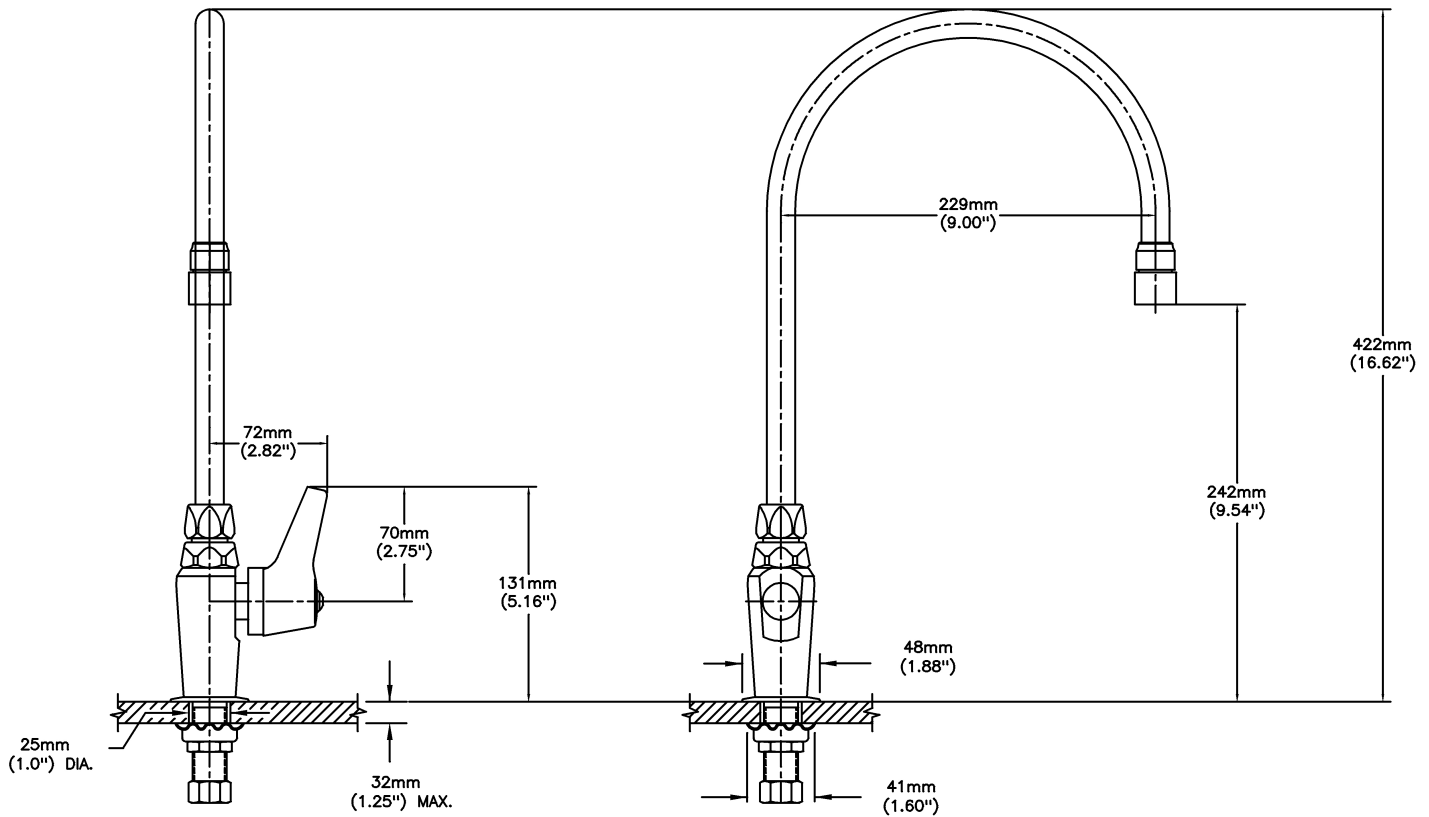

Sink Faucet Deckmount

CER-TECK®

Model No: 27C633-R7

COMPLIES WITH:

- CSA certified.
- Complies to ASME A112.18.1/CSA B125.1
- (Contact Delta Representative for State and/or Local Approvals)
- 2 3/4" lever blade handle ADA compliant and meets Handicapped Accessibility Standard ICC/ANSI A117.1 of less than 5 lbs. operating force

NOTES:

Verified to <0.25% Pb average wetted surface regulations

CA/VT Compliance:

This product is ONLY available as CA/VT Compliant product

(Dimensional drawing on following page)

SPECIFICATION:

- CAST BRASS single pantry faucet
- Single hole mount
- Polished chrome plate finish, spout and trim
- Cer-Teck® ceramic structure
- Metal hold-down package
- Spout: R7 - Gooseneck spout-9.0" radius-12.7" height(unmounted)- Standard rigid/swivel field installation unless LS Limited swing option selected-Vandal resistant.090" wall thickness
- Outlet#: 3 - Vandal Resistant Aerator Outlet- 1.5 GPM (5.7 L/min) Flow Rate at 60 psi- pressure compensating
- Handle#: 3 - 70 mm (2-3/4") Lever Blade Handle-Metal-Color indexed-Vandal resistant screws

OPERATION:

- Not Available

Delta reserves the right (1) to make changes to specifications and materials, and (2) to change or discontinue models, both without notice or obligation. Dimensions are for reference. Measurement may vary plus or minus 6mm(0.25"). Mounting locations are suggested only. Check with local codes for requirements in your area. This spec was produced July 18, 2013.

INLET FOR 3/8" OR 1/2" FLEXIBLE RISER
OR 1/2-14 NPSM COUPLING NUT (SUPPLIED)

Delta reserves the right (1) to make changes to specifications and materials, and (2) to change or discontinue models, both without notice or obligation. Dimensions are for reference. Measurement may vary plus or minus 6mm(0.25"). Mounting locations are suggested only. Check with local codes for requirements in your area. This spec was produced July 18, 2013.