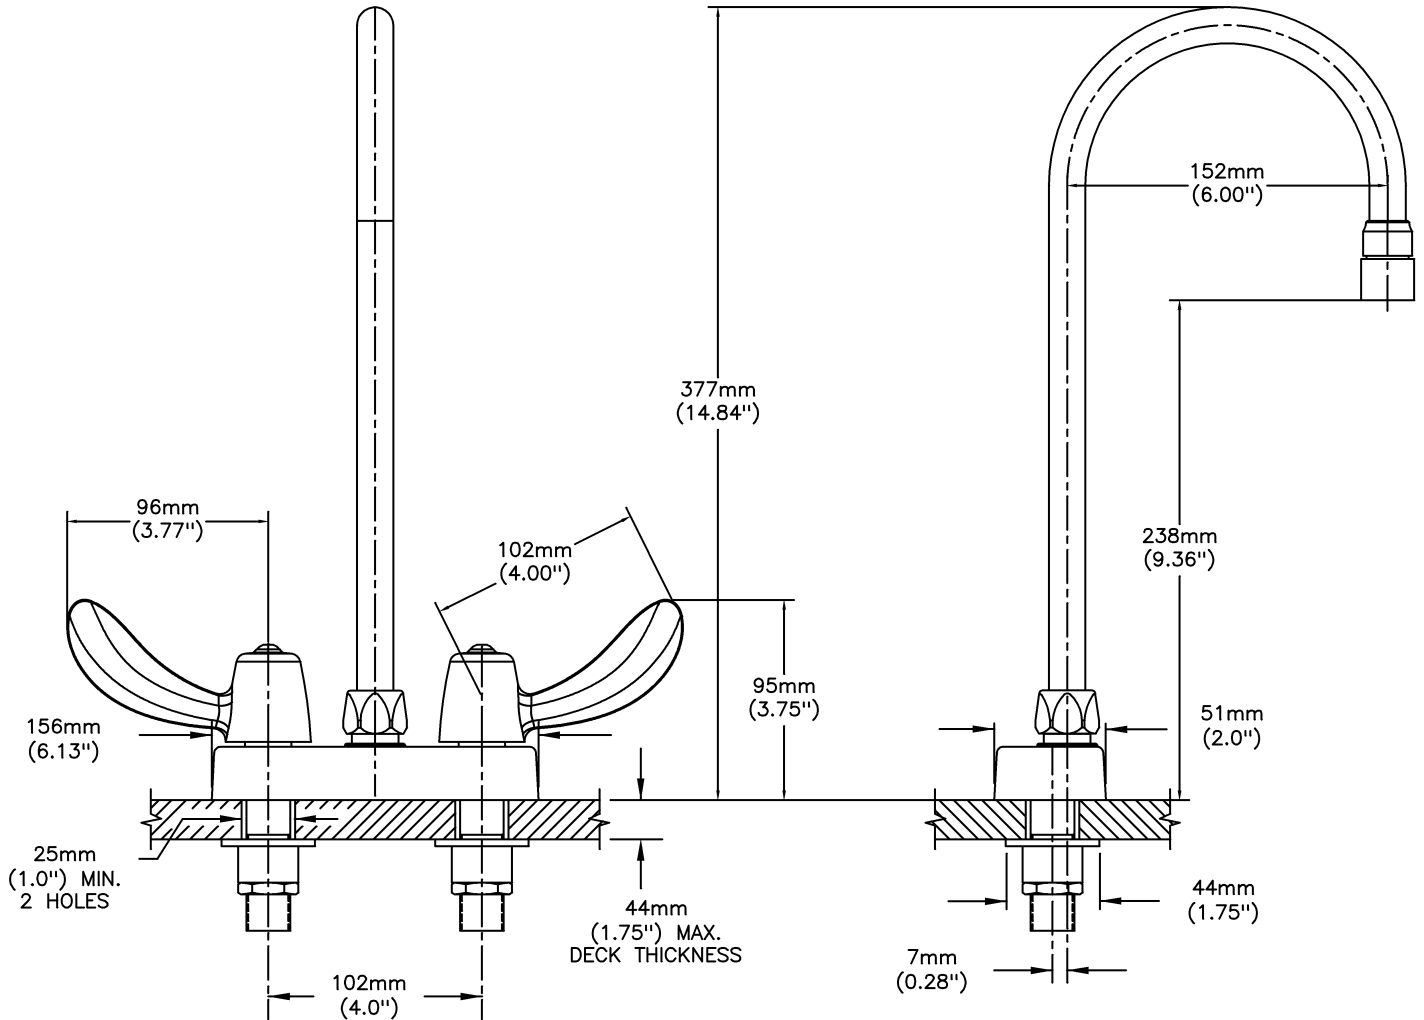

#### SPECIFICATION:

- HEAVY DUTY CAST BRASS sink faucet
- 102mm (4") centers, two handle
- Polished chrome plated finish
- CER-TECK® ceramic structures
- Metal hold-down package
- Spout: R6 - Gooseneck spout-6.0" spout reach -13.5" height(unmounted)- Standard rigid/swivel field installation unless LS Limited swing option selected-Vandal resistant .090" wall thickness
- Outlet#: 4 - Standard 1.5 GPM (5.7 L/Min) Flow Control Aerator
- Handle#: 2 - 102 mm (4") Hooded Blade Handles-ADA compliant-Metal-Color indexed-Vandal resistant screws

#### OPERATION:

- Not Available

***(Dimensional drawing on following page)***

Delta reserves the right (1) to make changes to specifications and materials, and (2) to change or discontinue models, both without notice or obligation. Dimensions are for reference. Measurement may vary plus or minus 6mm(0.25"). Mounting locations are suggested only. Check with local codes for requirements in your area. This spec was produced July 13, 2021.

INLET FOR 3/8" OR 1/2" FLEXIBLE RISER  
OR 1/2-14 NPSM COUPLING NUT (NOT SUPPLIED)

Delta reserves the right (1) to make changes to specifications and materials, and (2) to change or discontinue models, both without notice or obligation. Dimensions are for reference. Measurement may vary plus or minus 6mm(0.25"). Mounting locations are suggested only. Check with local codes for requirements in your area. This spec was produced July 13, 2021.