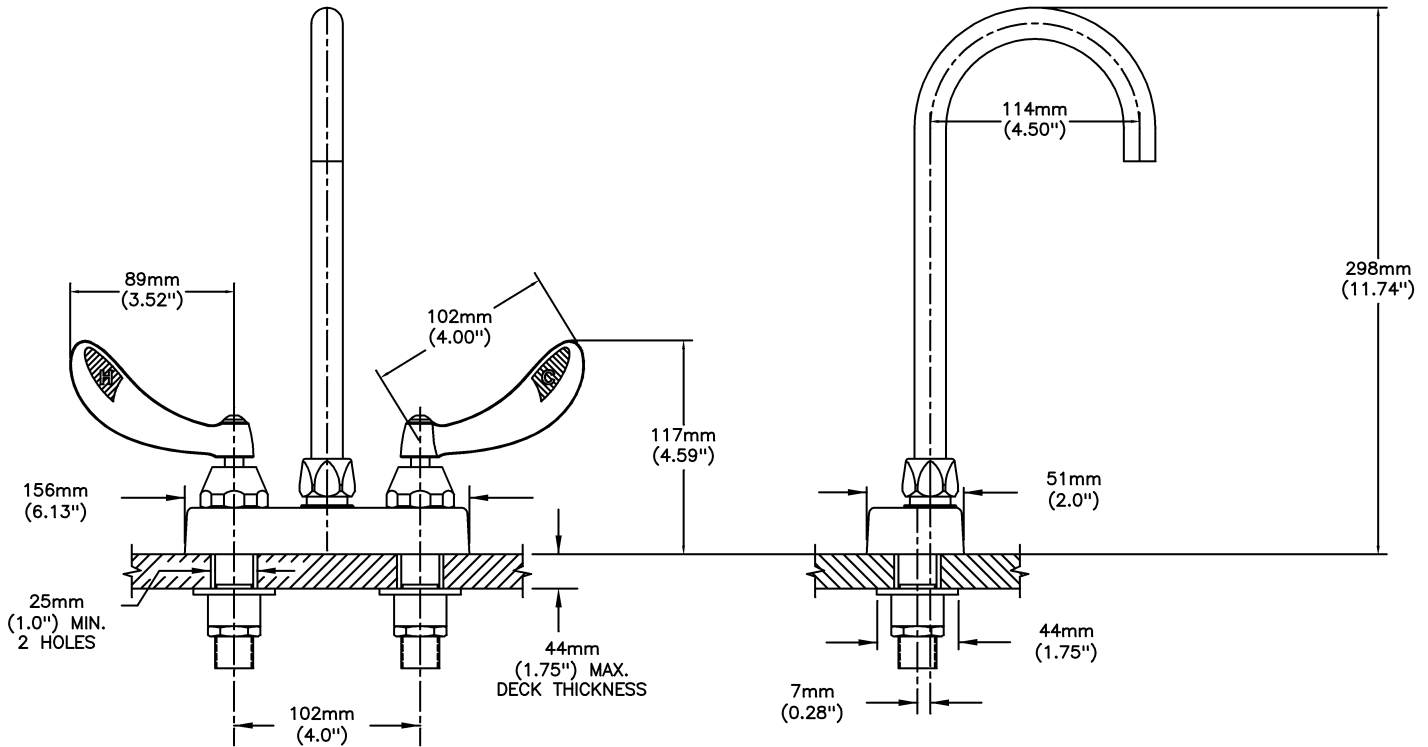

Lavatory Faucets

4" deck LESS pop-up - CER-TECK® ceramic structures

Model No: 27C4874-TI

COMPLIES WITH:

- Verified compliant with 0.25% weighted average Pb content regulations
- CSA certified.
- Complies to ASME A112.18.1/CSA B125.1
- Outlet options 2, 3, 4 and 7 are EPA WaterSense listed
- (Contact Delta Representative for State and/or Local Approvals)

NOTES:

27T4 - 4" deck LESS pop-up -TUF-TECK® compression structures

SPECIFICATION:

- HEAVY DUTY CAST BRASS sink faucet
- 102mm (4") centers, two handle
- Polished chrome plated finish
- CER-TECK® ceramic structures
- Metal hold-down package
- Spout#: 8 - Gooseneck spout-4.5" spout reach -Standard rigid/swivel field installation-Vandal resistant .090" wall thickness(R2)
- Outlet#: 7 - Smooth Spout End with Laminar Flow Control in Spout Base - 1.0 GPM (3.8L/min)
- Handle#: 4 - 102 mm (4") Blade Handles- ADA Compliant-Sanitary Hoods-Metal-Color indexed-Vandal resistant screws
- Handle Temperature Indicators

OPERATION:

- Not Available

(Dimensional drawing on following page)

Delta reserves the right (1) to make changes to specifications and materials, and (2) to change or discontinue models, both without notice or obligation. Dimensions are for reference. Measurement may vary plus or minus 6mm(0.25"). Mounting locations are suggested only. Check with local codes for requirements in your area. This spec was produced June 04, 2021.

INLET FOR 3/8" OR 1/2" FLEXIBLE RISER
OR 1/2-14 NPSM COUPLING NUT (NOT SUPPLIED)

Delta reserves the right (1) to make changes to specifications and materials, and (2) to change or discontinue models, both without notice or obligation. Dimensions are for reference. Measurement may vary plus or minus 6mm(0.25"). Mounting locations are suggested only. Check with local codes for requirements in your area. This spec was produced June 04, 2021.