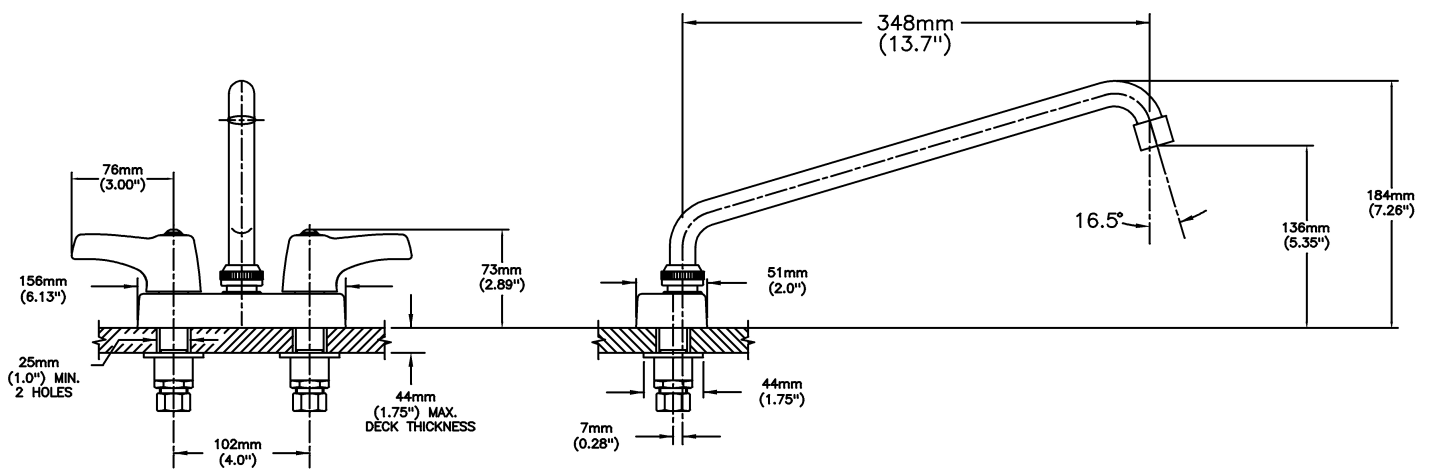

Lavatory Faucets

4" deck LESS pop-up - CER-TECK® ceramic structures

Model No: 27C4243-S8

COMPLIES WITH:

- Verified to <0.25% Pb average wetted surface regulations
- CSA certified.
- Complies to ASME A112.18.1/CSA B125.1
- (Contact Delta Representative for State and/or Local Approvals)
- 3" lever blade handle ADA compliant and meets Handicapped Accessibility Standard ICC/ANSI A117.1 of less than 5 lbs. operating force

(Dimensional drawing on following page)

SPECIFICATION:

- HEAVY DUTY CAST BRASS sink faucet
- 102mm (4") centers, two handle
- Polished chrome plated finish
- Metal hold-down package
- Spout: S8 - 356mm (14") Tubular Swing Spout(S8)
- Outlet#: 4 - Standard 1.5 GPM (5.7 L/Min) Flow Control Aerator
- Handle#: 3 - 76 mm (3") Lever Blade Handles-ADA Compliant-Metal-Color indexed-Vandal Resistant screws

OPERATION:

- Not Available

Delta reserves the right (1) to make changes to specifications and materials, and (2) to change or discontinue models, both without notice or obligation. Dimensions are for reference. Measurement may vary plus or minus 6mm(0.25"). Mounting locations are suggested only. Check with local codes for requirements in your area. This spec was produced July 08, 2013.

INLET FOR 3/8" OR 1/2" FLEXIBLE RISER
OR 1/2-14 NPSM COUPLING NUT (SUPPLIED)

Delta reserves the right (1) to make changes to specifications and materials, and (2) to change or discontinue models, both without notice or obligation. Dimensions are for reference. Measurement may vary plus or minus 6mm(0.25"). Mounting locations are suggested only. Check with local codes for requirements in your area. This spec was produced July 08, 2013.