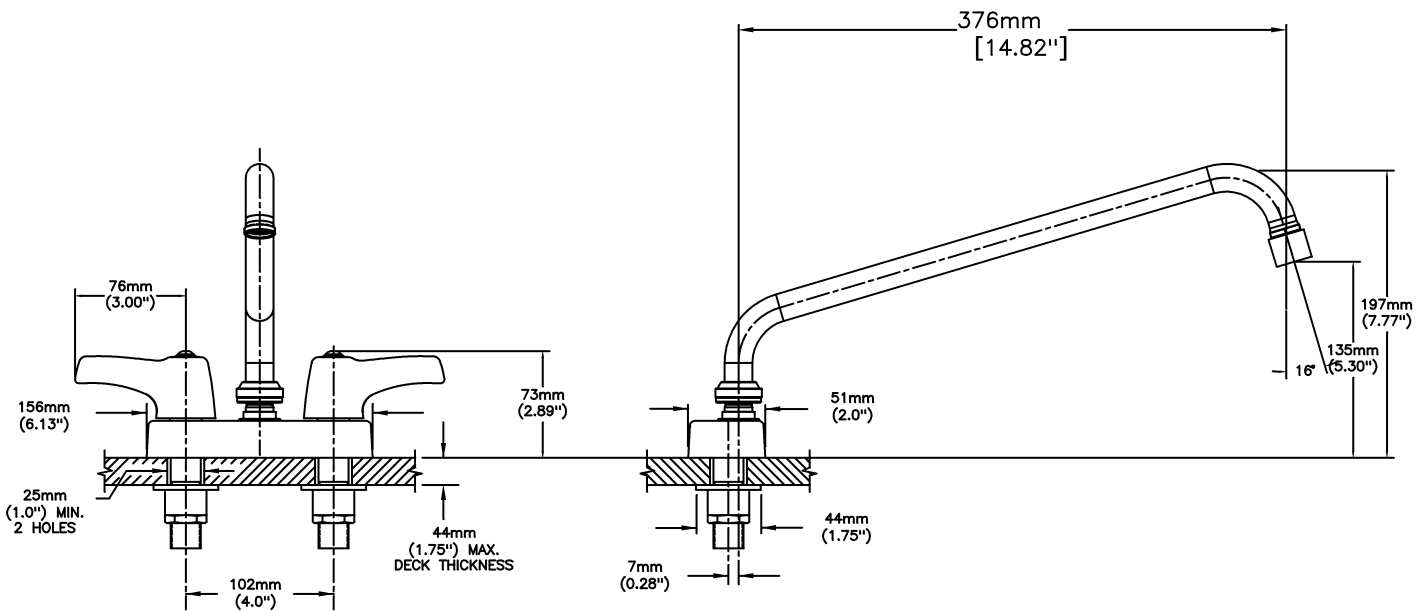

Lavatory Faucets

4" deck LESS pop-up - CER-TECK® ceramic structures

Model No: 27C4243-S8

COMPLIES WITH:

- Verified compliant with 0.25% weighted average Pb content regulations
- CSA certified.
- Complies to ASME A112.18.1/CSA B125.1
- Outlet options 2, 3, 4 and 7 are EPA WaterSense listed
- (Contact Delta Representative for State and/or Local Approvals)

NOTES:

27T4 - 4" deck LESS pop-up -TUF-TECK® compression structures

SPECIFICATION:

- HEAVY DUTY CAST BRASS sink faucet
- 102mm (4") centers, two handle
- Polished chrome plated finish
- CER-TECK® ceramic structures
- Metal hold-down package
- Spout: S8 - 356mm (14") Tubular Swing Spout(S8)
- Outlet#: 4 - Standard 1.5 GPM (5.7 L/Min) Flow Control Aerator
- Handle#: 3 - 76 mm (3") Lever Blade Handles-ADA Compliant-Metal-Color indexed-Vandal Resistant screws

OPERATION:

- Not Available

(Dimensional drawing on following page)

Delta reserves the right (1) to make changes to specifications and materials, and (2) to change or discontinue models, both without notice or obligation. Dimensions are for reference. Measurement may vary plus or minus 6mm(0.25"). Mounting locations are suggested only. Check with local codes for requirements in your area. This spec was produced July 13, 2021.

INLET FOR 3/8" OR 1/2" FLEXIBLE RISER
OR 1/2-14 NPSM COUPLING NUT (NOT SUPPLIED)

Delta reserves the right (1) to make changes to specifications and materials, and (2) to change or discontinue models, both without notice or obligation. Dimensions are for reference. Measurement may vary plus or minus 6mm(0.25"). Mounting locations are suggested only. Check with local codes for requirements in your area. This spec was produced July 13, 2021.