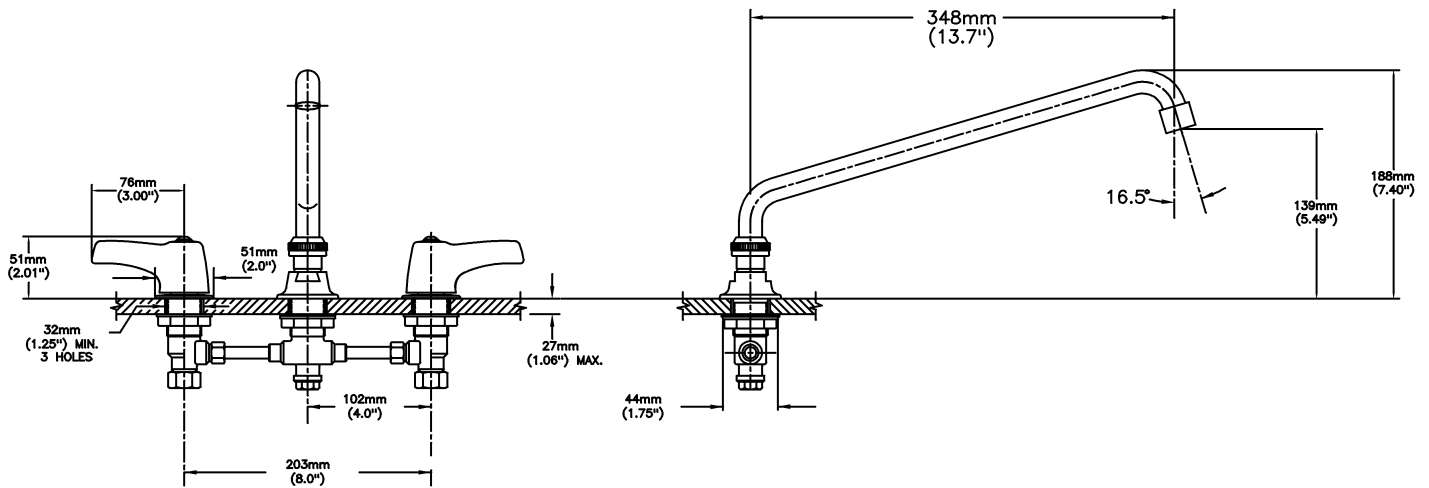

Sink Faucet Deckmount

8" deck LESS hose and spray - CER-TECK® ceramic structures

Model No: 27C2243-S8

COMPLIES WITH:

- Verified to <0.25% Pb average wetted surface regulations
- CSA certified.
- Complies to ASME A112.18.1/CSA B125.1
- (Contact Delta Representative for State and/or Local Approvals)
- ADA compliant 76 mm (3") Lever Blade Handle-meets Handicapped Accessibility Standard ICC/ANSI A117.1 of less than 5 lbs operating force

(Dimensional drawing on following page)

SPECIFICATION:

- Below deckmount sink faucet
- 203 mm (8") centers, two handle
- Polished chrome plated finish
- Cast brass bodies
- Metal hold-down package
- CER-TECK® ceramic structures
- Spout: S8 - 356mm (14") Tubular Swing Spout(S8)
- Outlet#: 4 - Standard 1.5 GPM (5.7 L/Min) Flow Control Aerator
- Handle#: 3 - 76 mm (3") Lever Blade Handles-ADA Compliant-Metal-Color indexed-Vandal Resistant (VR) screws

OPERATION:

- Not Available

Delta reserves the right (1) to make changes to specifications and materials, and (2) to change or discontinue models, both without notice or obligation. Dimensions are for reference. Measurement may vary plus or minus 6mm(0.25"). Mounting locations are suggested only. Check with local codes for requirements in your area. This spec was produced July 18, 2013.

INLET FOR 3/8" OR 1/2" FLEXIBLE RISER
OR 1/2-14 NPSM COUPLING NUT (SUPPLIED)

Delta reserves the right (1) to make changes to specifications and materials, and (2) to change or discontinue models, both without notice or obligation. Dimensions are for reference. Measurement may vary plus or minus 6mm(0.25"). Mounting locations are suggested only. Check with local codes for requirements in your area. This spec was produced July 18, 2013.