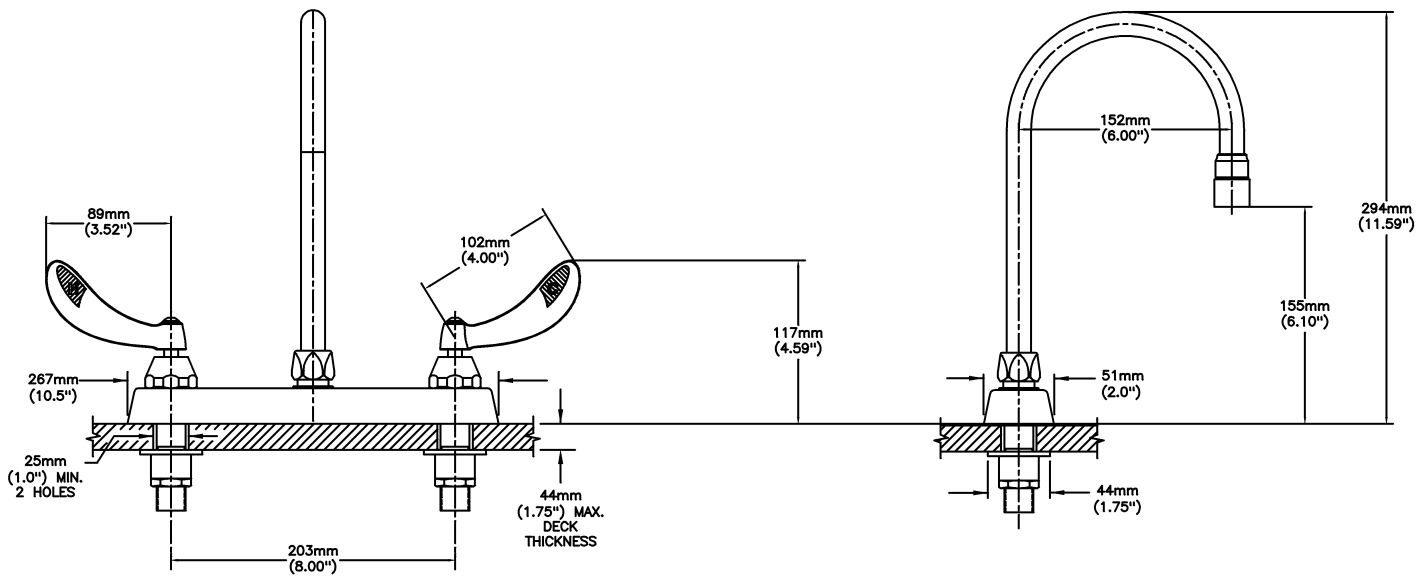

#### SPECIFICATION:

- Heavy Duty Cast Brass sink faucet
- 203 mm (8") centers
- Two handle
- Polished chrome plated finish
- Metal hold-down package
- CER-TECK® ceramic structures
- Spout#: 9 - Gooseneck spout-6.0" spout reach - 10.4" height (unmounted)- Standard rigid/swivel field installation unless LS Limited swing option selected- Vandal resistant .090" wall thickness-(R4)
- Outlet#: 4 - Standard 1.5 GPM (5.7 L/Min) Flow Control Aerator
- Handle#: 4 - 102 mm (4") Blade Handles- ADA Compliant-Sanitary Hoods- Metal-Color indexed-Vandal resistant screws
- Handle Temperature Indicators

#### OPERATION:

- Not Available

***(Dimensional drawing on following page)***

Delta reserves the right (1) to make changes to specifications and materials, and (2) to change or discontinue models, both without notice or obligation. Dimensions are for reference. Measurement may vary plus or minus 6mm(0.25"). Mounting locations are suggested only. Check with local codes for requirements in your area. This spec was produced July 13, 2021.

INLET FOR 3/8" OR 1/2" FLEXIBLE RISER  
OR 1/2-14 NPSM COUPLING NUT (NOT SUPPLIED)

Delta reserves the right (1) to make changes to specifications and materials, and (2) to change or discontinue models, both without notice or obligation. Dimensions are for reference. Measurement may vary plus or minus 6mm(0.25"). Mounting locations are suggested only. Check with local codes for requirements in your area. This spec was produced July 13, 2021.