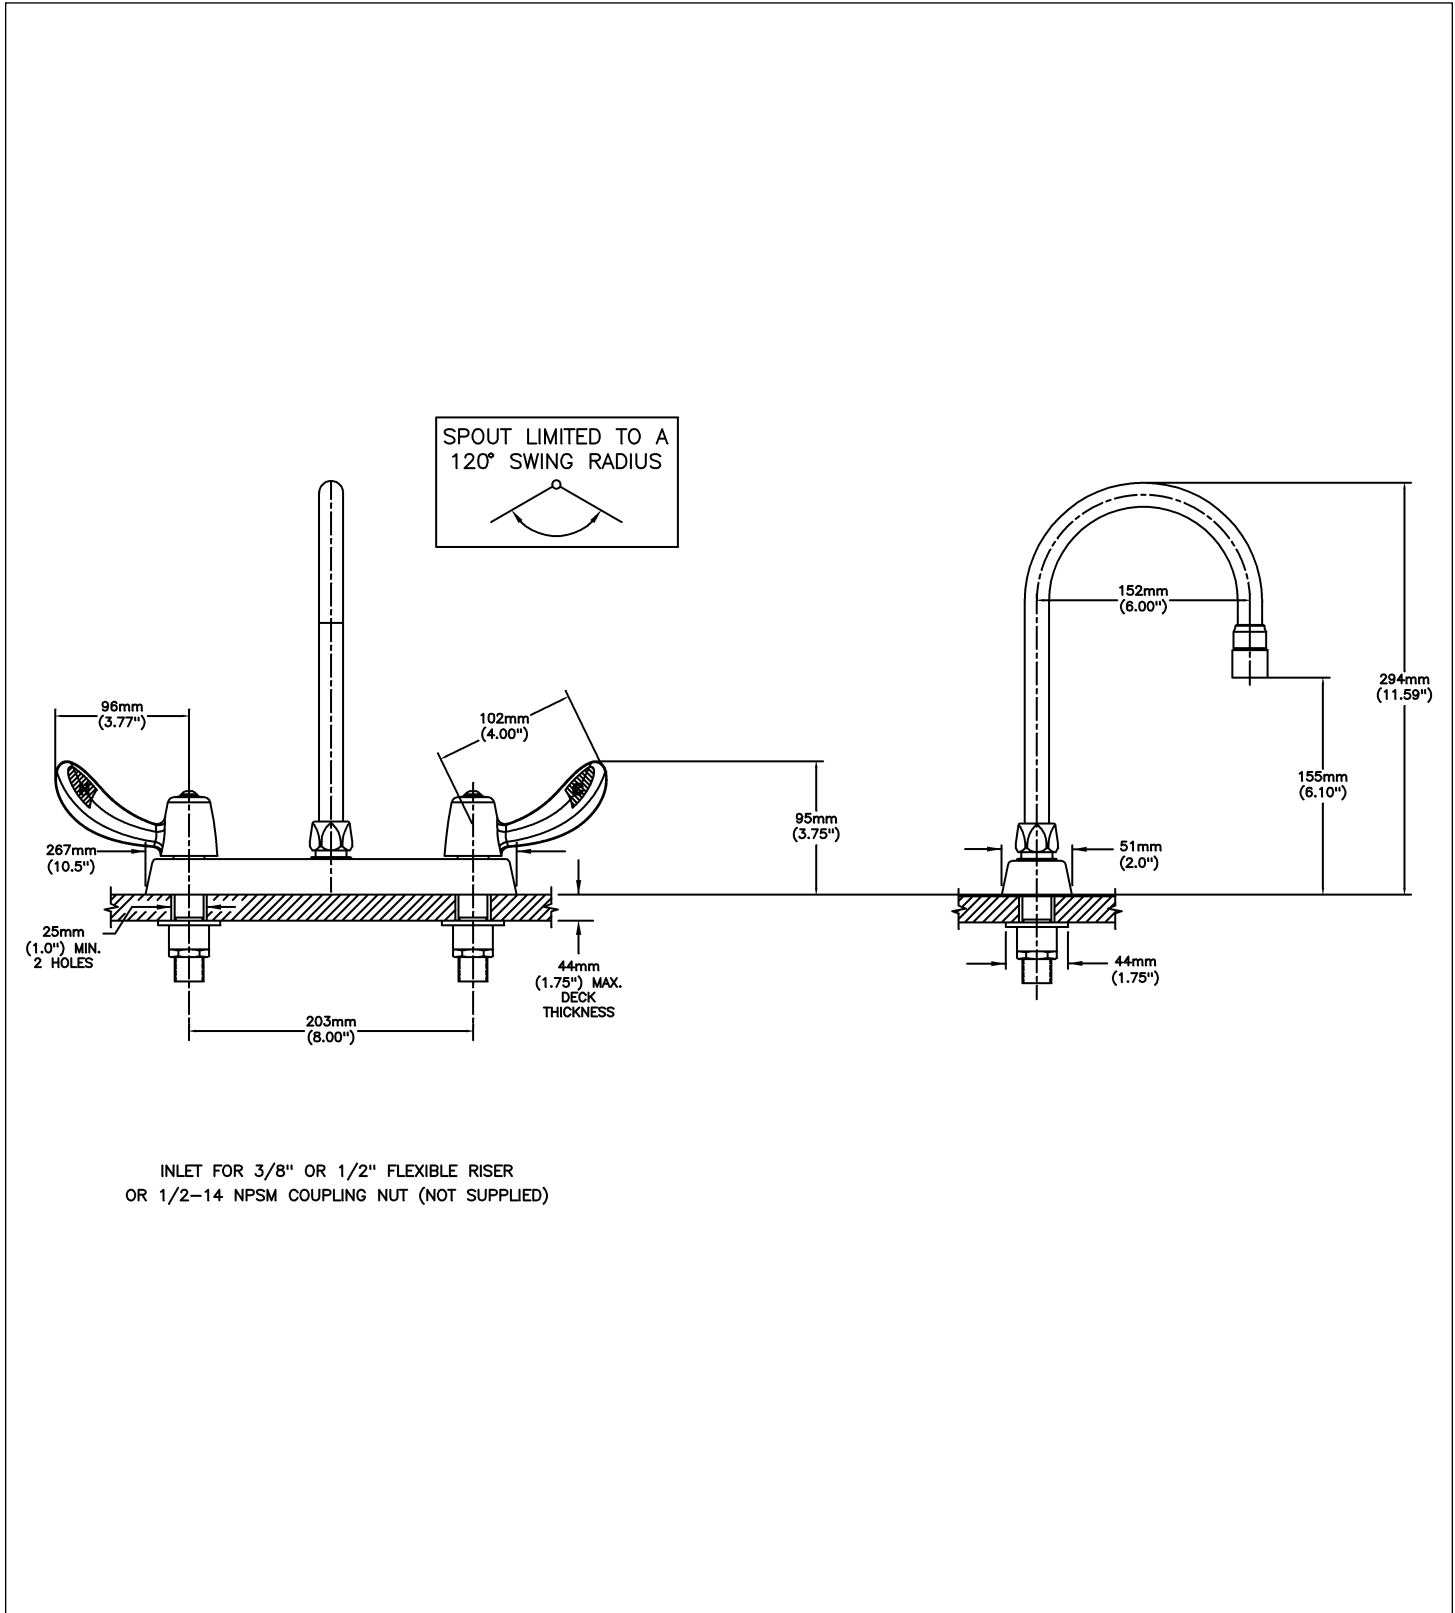

Sink Faucet Deckmount

8" Deck- CER-TECK® ceramic structures

Model No: 26C3932-LS-TI

COMPLIES WITH:

- CSA certified.
- Complies to ASME A112.18.1/CSA B125.1
- Verified compliant with 0.25% weighted average Pb content regulations
- (Contact Delta Representative for State and/or Local Approvals)

NOTES:

26T3 - 8" Deck- TUF-TECK® compression structures

SPECIFICATION:

- Heavy Duty Cast Brass sink faucet
- 203 mm (8") centers
- Two handle
- Polished chrome plated finish
- Metal hold-down package
- CER-TECK® ceramic structures
- Spout#: 9 - Gooseneck spout-6.0" spout reach - 10.4" height (unmounted)- Standard rigid/swivel field installation unless LS Limited swing option selected- Vandal resistant .090" wall thickness-(R4)
- Outlet#: 3 - Vandal Resistant Aerator Outlet- 1.5 GPM (5.7 L/min) Flow Rate at 60 psi- pressure compensating
- Handle#: 2 - 102 mm (4") Hooded Blade Handles-ADA compliant-Metal- Color indexed-Vandal resistant screws
- 120 degrees limited swing of spout (LS)
- Handle Temperature Indicators

OPERATION:

- Not Available

(Dimensional drawing on following page)

Delta reserves the right (1) to make changes to specifications and materials, and (2) to change or discontinue models, both without notice or obligation. Dimensions are for reference. Measurement may vary plus or minus 6mm(0.25"). Mounting locations are suggested only. Check with local codes for requirements in your area. This spec was produced July 13, 2021.

Delta reserves the right (1) to make changes to specifications and materials, and (2) to change or discontinue models, both without notice or obligation. Dimensions are for reference. Measurement may vary plus or minus 6mm(0.25"). Mounting locations are suggested only. Check with local codes for requirements in your area. This spec was produced July 13, 2021.