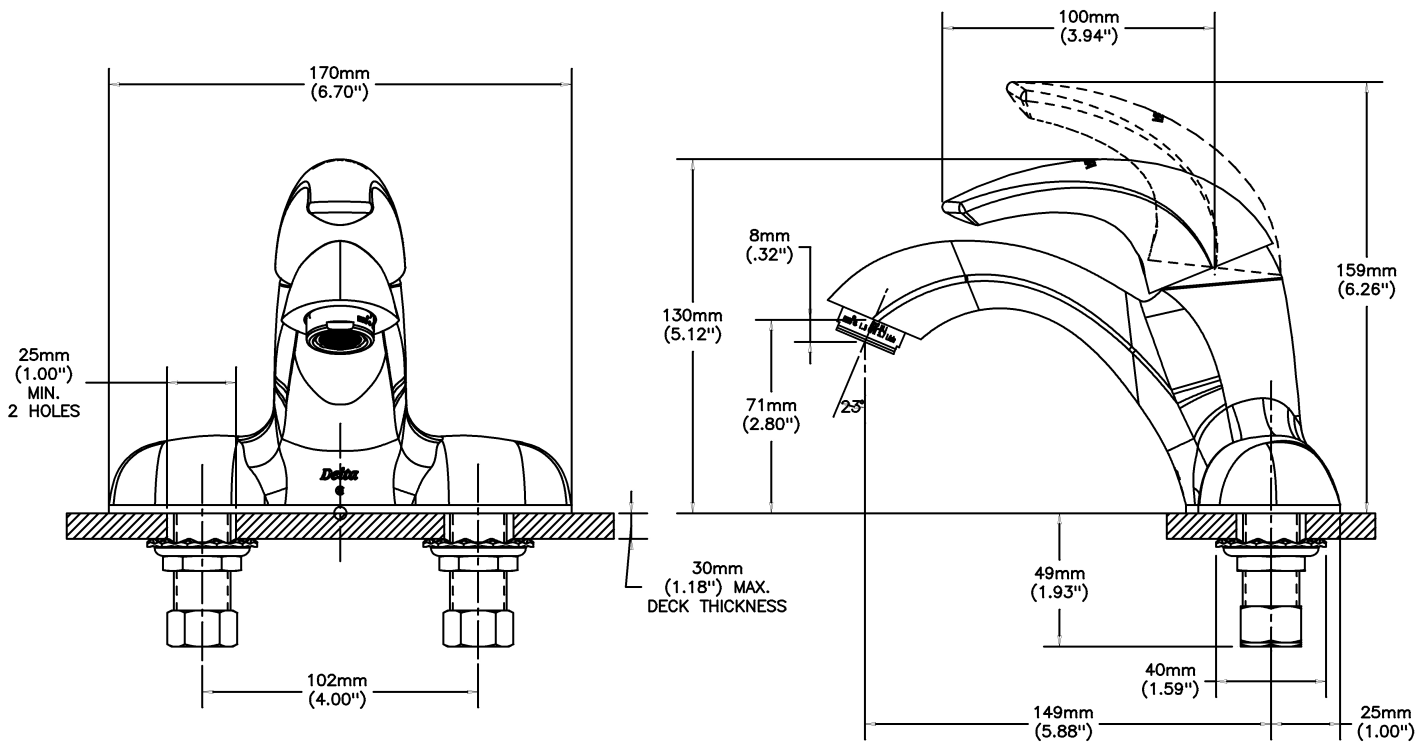

#### SPECIFICATION:

- Cast Brass Single Control Faucet
- Ceramic cartridge with rotational limit stop
- Metal hold-down package
- Colour coded plug button on handle for hot/cold identification
- Chrome Finish
- Outlet#: 3 - Vandal Resistant Aerator Outlet- 1.5 GPM (5.7 L/min) Flow Rate at 60 psi- pressure compensating
- Handle#: 1 - Vandal Resistant 89mm(3 1/2") lever handle - ADA compliant- colour indexed

#### OPERATION:

- Not Available

Delta reserves the right (1) to make changes to specifications and materials, and (2) to change or discontinue models, both without notice or obligation. Dimensions are for reference. Measurement may vary plus or minus 6mm(0.25"). Mounting locations are suggested only. Check with local codes for requirements in your area. This spec was produced July 08, 2013.

INLET FOR 3/8" OR 1/2" FLEXIBLE RISER  
OR 1/2-14 NPSM COUPLING NUT (SUPPLIED)

Delta reserves the right (1) to make changes to specifications and materials, and (2) to change or discontinue models, both without notice or obligation. Dimensions are for reference. Measurement may vary plus or minus 6mm(0.25"). Mounting locations are suggested only. Check with local codes for requirements in your area. This spec was produced July 08, 2013.