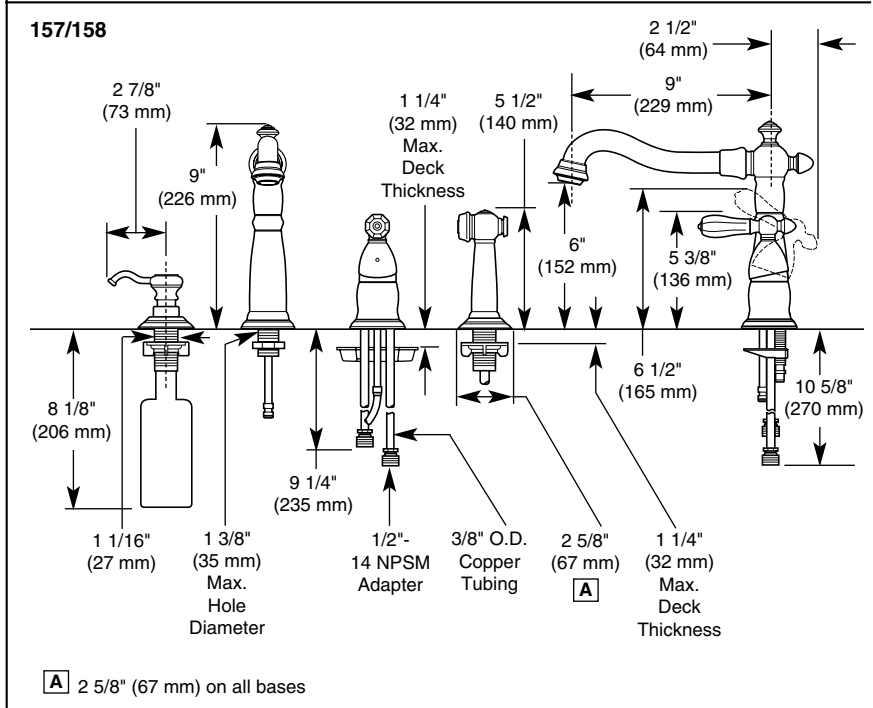

STANDARD SPECIFICATIONS:

- Single handle kitchen faucets for exposed mounting on three and four hole sinks.
- Solid brass fabricated body.
- 9" (229 mm) long, 9" (229 mm) overall height, 6" (152 mm) outlet height, spout swings 360°.
- Lever handle. Control mechanism shall be of the rotating stainless steel ball type with replaceable non-metallic seats operating in stainless steel lined sockets.
- Control handle shall return to neutral position when valve is turned off.
- Spray attachment has anti-siphon device as integral part of valve body.
- Quick Snap® hose installation.
- Standard mounting deck thickness 1 1/4" can be extended 1" with RP37776 thick tile mounting kit.