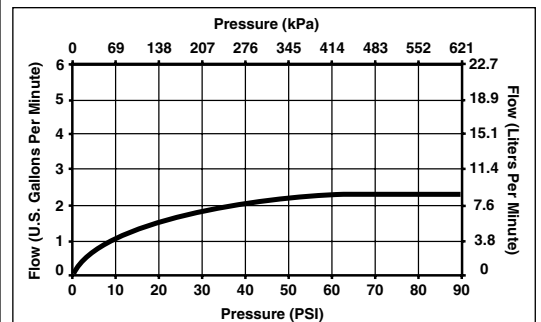

Delta reserves the right (1) to make changes in specifications and materials, and (2) to change or discontinue models, both without notice or obligation. Dimensions are for reference only.

<b>Standard Features</b>	<b>155-CBWF</b>	<b>155-RBWF</b>	<b>155-SSWF</b>	<b>155-WF</b>	<b>156-CBWF</b>	<b>156-RBWF</b>	<b>156-SSWF</b>	<b>156-WF</b>	<b>157-SSWF</b>	<b>157-WF</b>	<b>158-SSWF</b>	<b>158-WF</b>
Washerless	◆	◆	◆	◆	◆	◆	◆	◆	◆	◆	◆	◆
Widespread	◆	◆	◆	◆	◆	◆	◆	◆	◆	◆	◆	◆
Three Hole Installation	◆	◆	◆	◆					◆	◆		
Four Hole Installation					◆	◆	◆	◆			◆	◆
Metal Lever Handle	◆	◆	◆	◆	◆	◆	◆	◆				
Porcelain Lever Handle									◆	◆	◆	◆
9" (229 mm) Long, 9" (229 mm) Overall Height, 6" (152 mm) Outlet Height, Spout Swings 360°	◆	◆	◆	◆	◆	◆	◆	◆	◆	◆	◆	◆
3/8" O.D. Straight, Staggered Copper Tube Inlets - 9 1/4" (235 mm) and 10 5/8" (270 mm) Long with 1/2" - 14 NPSM Adapters	◆	◆	◆	◆	◆	◆	◆	◆	◆	◆	◆	◆
45" (1143 mm) Hose and Spray Assembly	◆	◆	◆	◆	◆	◆	◆	◆	◆	◆	◆	◆
Sprayhead Matches Finish	◆	◆	◆	◆	◆	◆	◆	◆	◆	◆	◆	◆
Soap/Lotion Dispenser					◆	◆	◆	◆			◆	◆
Chrome Finish				◆				◆		◆		◆
Chrome & <i>Brilliance</i> ® Polished Brass Finish	◆				◆							
<i>Brilliance</i> ® Stainless Finish			◆				◆		◆		◆	
Venetian Bronze™ Finish		◆				◆						