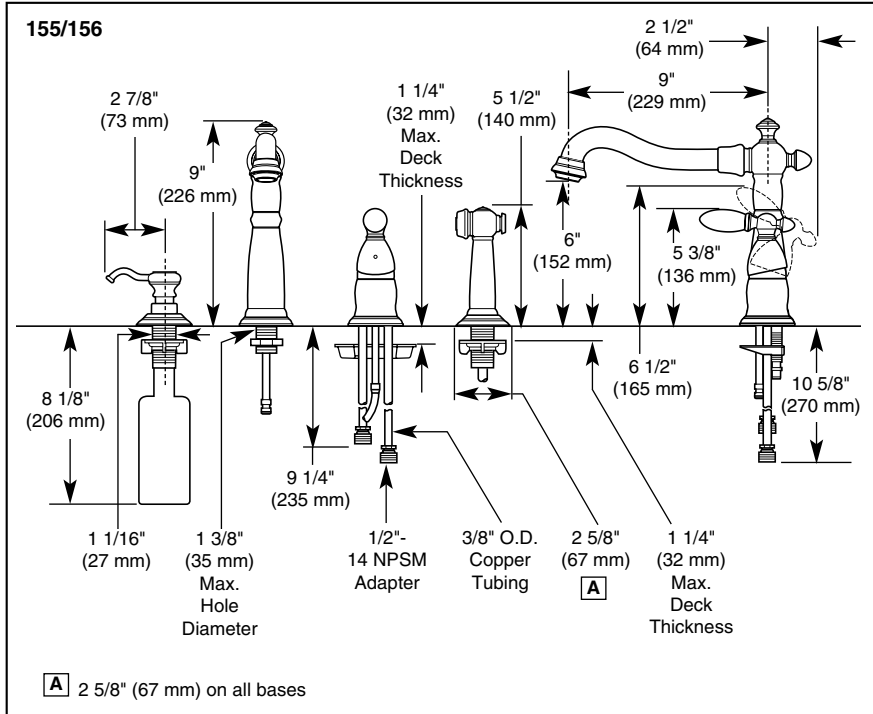

STANDARD SPECIFICATIONS:

- Single handle kitchen faucets for exposed mounting on three and four hole sinks.
- Solid brass fabricated body.
- 9" (229 mm) long, 9" (229 mm) overall height, 6" (152 mm) outlet height, spout swings 360°.
- Lever handle. Control mechanism shall be of the rotating stainless steel ball type with replaceable non-metallic seats operating in stainless steel lined sockets.
- Control handle shall return to neutral position when valve is turned off.
- Spray attachment has anti-siphon device as integral part of valve body.
- Quick Snap® hose installation.
- Standard mounting deck thickness 1 1/4" can be extended 1" with RP37776 thick tile mounting kit.