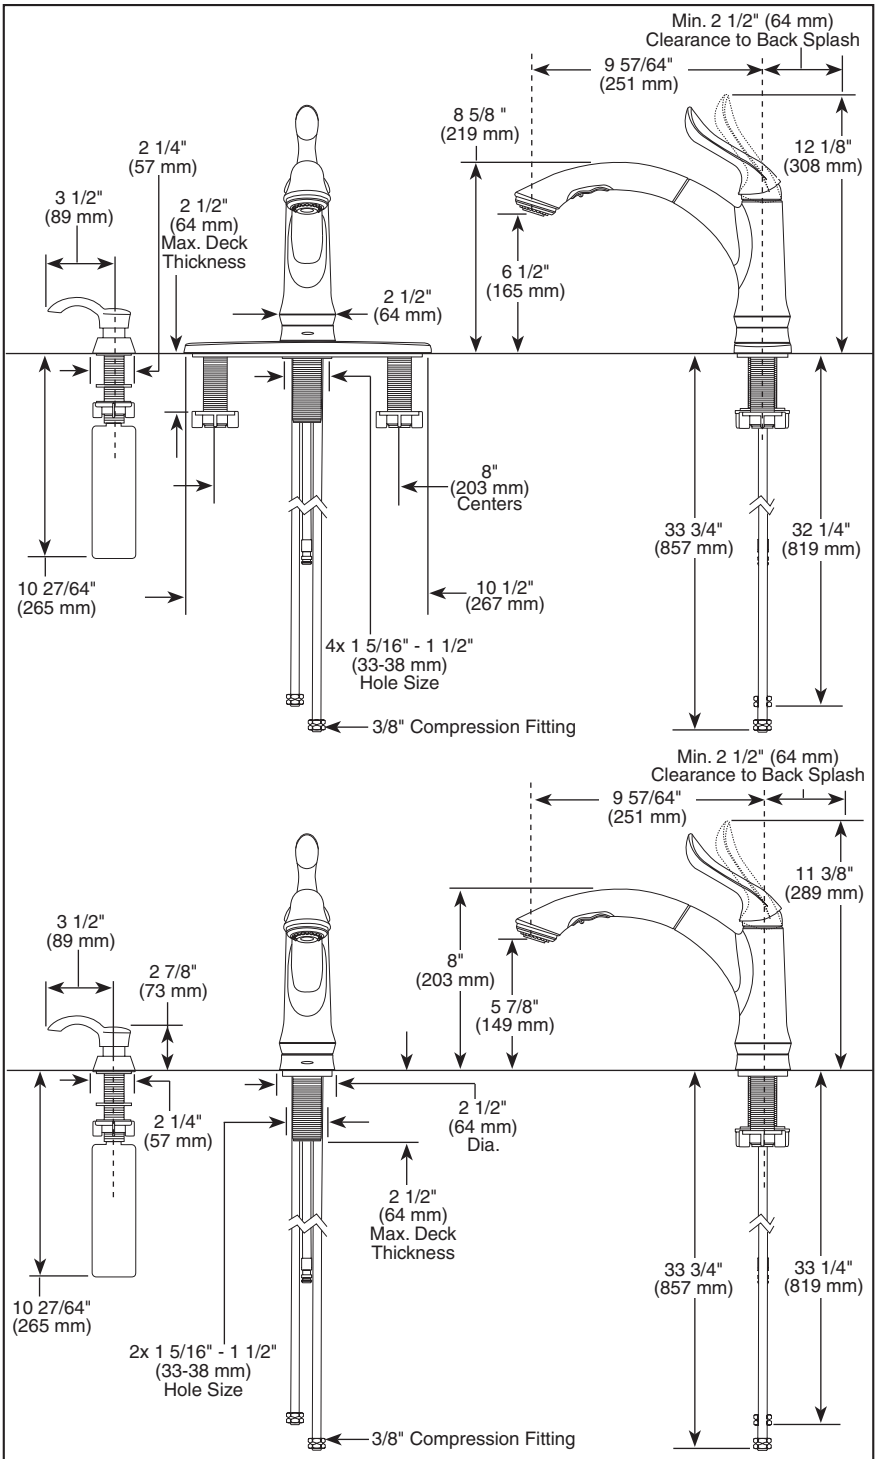

Submitted Model No.: _____

Specific Features: _____

▲ Designate Proper Finish Suffix

Delta reserves the right (1) to make changes in specifications and materials, and (2) to change or discontinue models, both without notice or obligation. Dimensions are for reference only. See current full-line price book or www.specselect.com for finish options and product availability.

DSP-K-4353T-SD-DST Rev. A

DELTA KITCHEN FAUCETS

- Linden™ Series
- Single Handle Deck Mount
- 1, 2, 3 or 4 Hole Sink Applications
- Optional Soap Dispenser
- DIAMOND Seal® Technology
- Integrated Supply Tubes
- 2-Function Pull-Out W/ MultiFlow
- Touch2O® Technology

STANDARD SPECIFICATIONS:

- Single handle kitchen faucets for exposed mounting on 1, 2, 3 and 4 hole sinks.
- Centermount or 8" (203 mm) centers with optional 10 1/2 (267 mm) long escutcheon included.
- 8 5/8" (219 mm) high, 9 57/64" (251 mm) long spout nestled in metal hub assembly, swings 120°.
- Spout is connected to valve body with a 53" (1346 mm) long hose.
- Pull-out spout operates in an aerated or spray mode via an easy push button.
- Sprayhead includes Multi-Flow™ feature which allows for a temporary flow rate increase to 2.0 gpm.
- Lever handle returns to neutral position when valve is turned off.
- Control mechanism is the diamond coated ceramic cartridge.
- Red/blue graphics on handle button to indicate hot/cold temperature.
- Touch-Clean® sprayhead.
- 3/8" O.D. straight, staggered pex supply tubes - 32 1/4" (819 mm) and 33 3/4" (857 mm) long.
- Standard 3/8" (10 mm) compression gasket fittings.
- Integral double check valves in spout.
- Soap dispenser bottle holds up to 8 oz.
- Delta Touch2O® Technology controls water flow.
- On-Off indicator light signals when batteries are low.