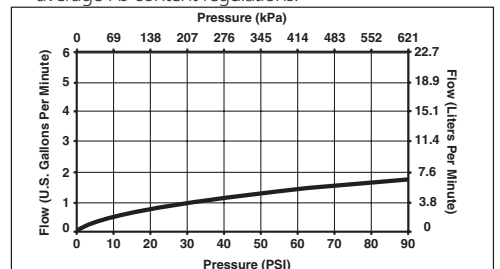

DELTA FAUCET COMPANY

55 E. 111th Street, Indianapolis, Indiana 46280
350 South Edgeware Road, St. Thomas, ON N5P 4L1
© 2012 Masco Corporation of Indiana